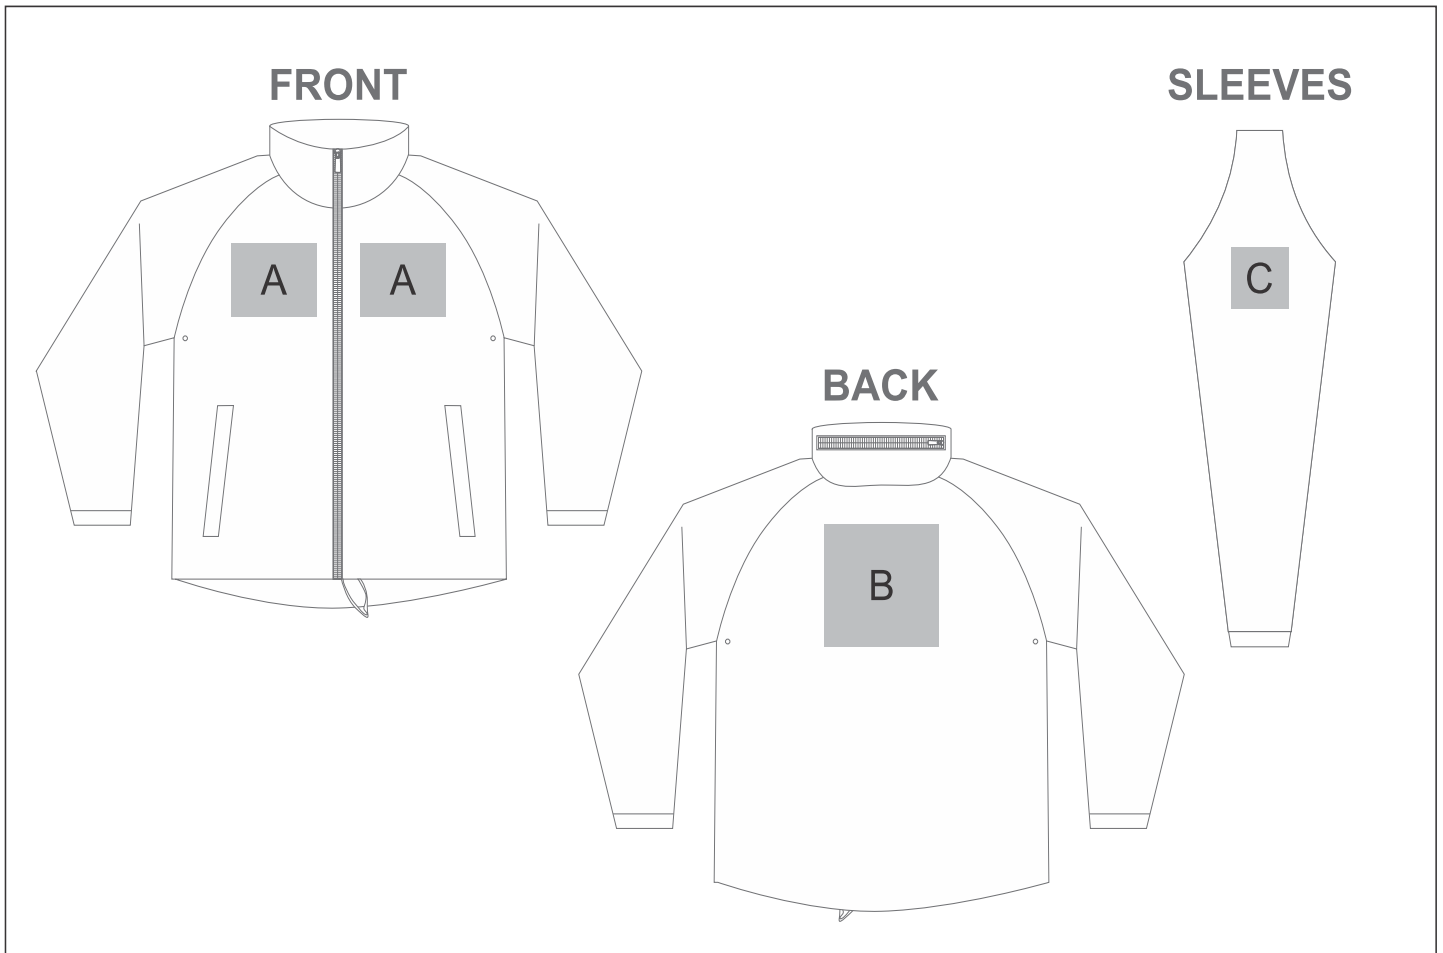

ALT-CAM

Unisex Cameroon Rain Jacket

Need to know:

- Includes 1-Position Digital Transfer (setup fee applies)

- **DTC/EMB inclusive Parameters:** Left/Right Chest or Back = 100mm x 100mm

Branding Options:

Position	Branding Method (Branding Code)	No. of Colours	Dimension
A	Embroidery (EMB-A)	N/A	100mm wide x 100mm high
A	Digital Transfer Clothing A6 (DTC-A6)	Full Colour	100mm wide x 100mm high

B	Embroidery (EMB-A)	N/A	100mm wide x 100mm high
B	Digital Transfer Clothing A6 (DTC-A6)	Full Colour	148mm wide x 100mm high
B	Digital Transfer Clothing A5 (DTC-A5)	Full Colour	200mm wide x 100mm high

C	Embroidery (EMB-A)	N/A	80mm wide x 60mm high
C	Digital Transfer Clothing A6 (DTC-A6)	Full Colour	80mm wide x 80mm high