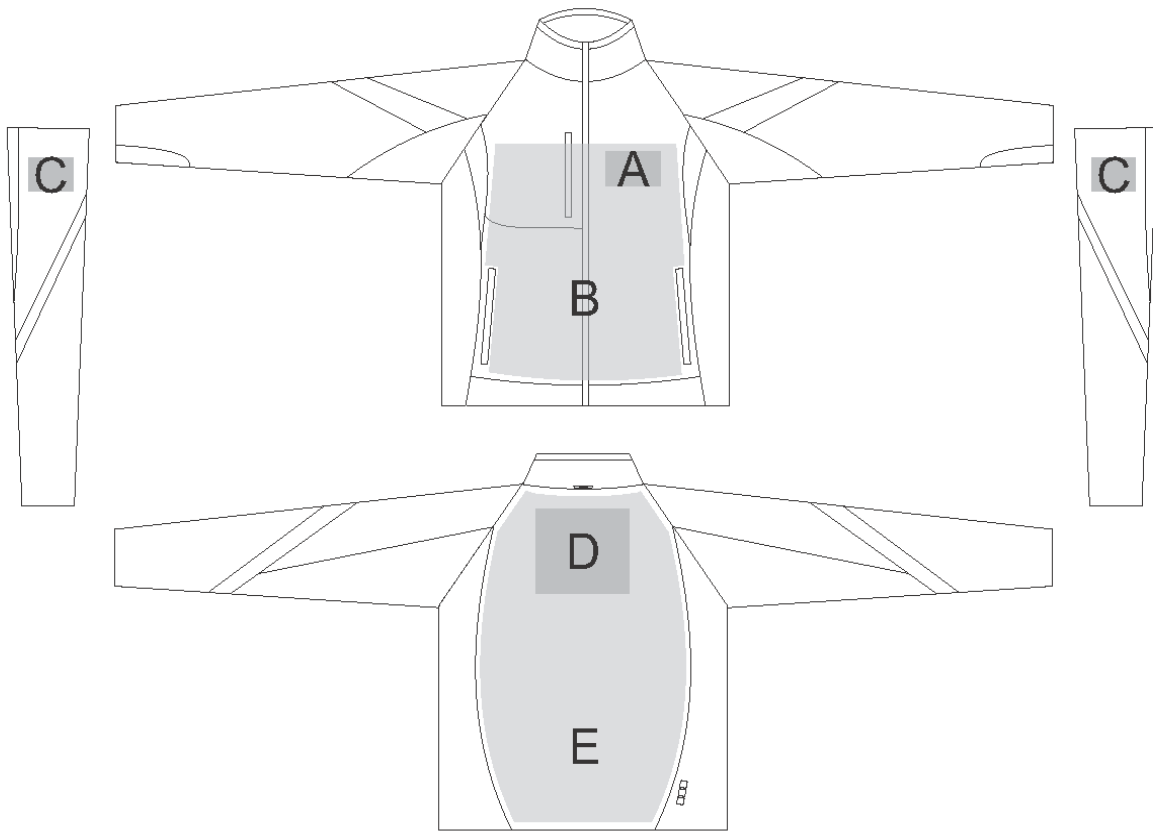

ELE-4025

Ladies Jozani Hybrid Softshell Jacket

Please note we cannot Deboss small text on this item.

Need to know:

Branding Options:

Position	Branding Method (Branding Code)	No. of Colours	Dimension
A	Embroidery (EM-CLOTHING)		90mm wide x 90mm high
A	Digital Transfer Clothing A6 (DTC-A6)	Full Colour	90mm wide x 90mm high
A	Debossing (BOS-1)		100mm wide x 50mm high
B	Laser Engraving (LG)		297mm wide x 210mm high
C	Laser Engraving (LG)		80mm wide x 148mm high
C	Digital Transfer Clothing A6 (DTC-A6)	Full Colour	50mm wide x 50mm high
C	Debossing (BOS-1)		50mm wide x 30mm high
D	Embroidery (EM-CLOTHING)		100mm wide x 100mm high

D	Digital Transfer Clothing A6 (DTC-A6)	Full Colour	170mm wide x 150mm high
D	Debossing (BOS-1)		150mm wide x 60mm high