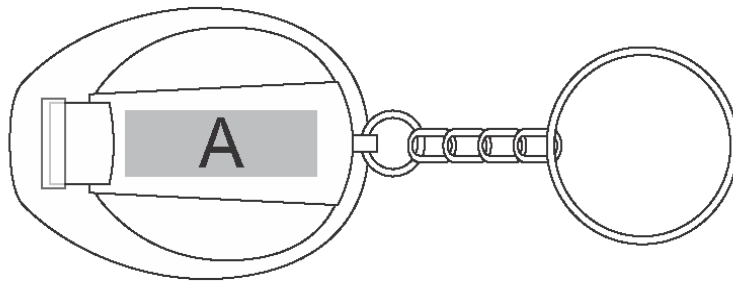

# KH-7205

Altitude Construction Torch Keyholder

## Branding Options:

Position	Branding Method (Branding Code)	No. of Colours	Dimension
A	Pad Printing (PB)	4 Colours	15mm wide x 8mm high