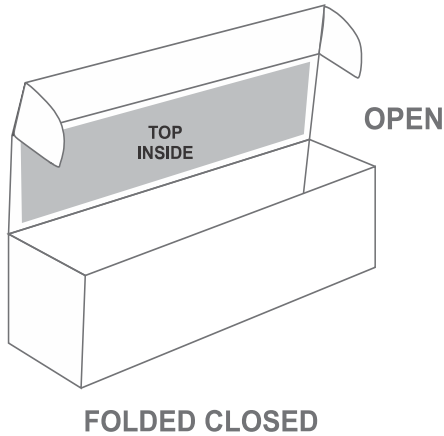

# PG-AM-308-B

SIZE OF BOX: 260mm x 72mm x 72mm

## Altitude Bianca Digital Print Bottle Gift Box

### Need to know:

Includes 1-Position Direct Print (setup fees apply)

- **Please Note:** Due to the nature of the printing process, any white in a logo cannot be branded and we cannot guarantee an exact colour match as the box has a mate finish. The nature and inconsistency of the pre-cut boards may create a 1-3mm of unbranded space on the front lip and imperfections maybe be found within the print. Large solid coverage prints are not recommended, if large solid coverage is required, it is recommended on kraft boxes as imperfections are less noticeable.

### Branding Options:

Position	Branding Method (Branding Code)	No. of Colours	Dimension
A	Digital Custom Packaging (DCP-CHG-2)	Full Colour	436,5mm wide x 364,5mm high

B	Digital Custom Packaging (DCP-CHG-2)	Full Colour	258mm wide x 62mm high
---	--------------------------------------	-------------	------------------------