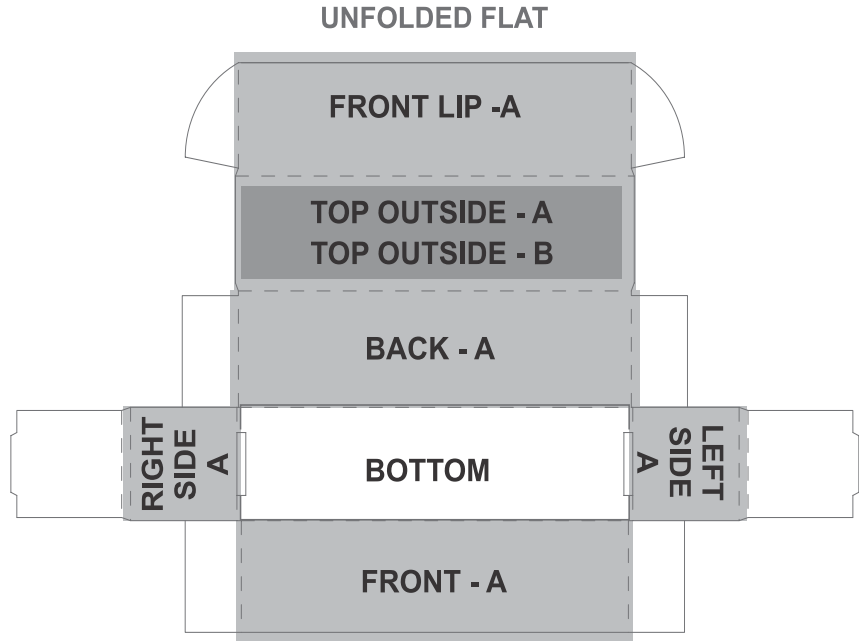

# PG-AM-308-B

SIZE OF BOX: 260mm x 72mm x 72mm

## Altitude Bianca Digital Print Bottle Gift Box

### Need to know:

Includes 1-Position Direct Print (setup fees apply)

- **Please Note:** Due to the nature of the printing process, any white in a logo cannot be branded and we cannot guarantee an exact colour match as the box has a mate finish. The nature and inconsistency of the pre-cut boards may create a 1-3mm of unbranded space on the front lip and imperfections maybe be found within the print. Large solid coverage prints are not recommended, if large solid coverage is required, it is recommended on kraft boxes as imperfections are less noticeable.

### Branding Options:

Position	Branding Method (Branding Code)	No. of Colours	Dimension
A	Digital Custom Packaging (DCP-CHG-2)	Full Colour	436,5mm wide x 364,5mm high

B	Digital Custom Packaging (DCP-CHG-2)	Full Colour	258mm wide x 62mm high
---	--------------------------------------	-------------	------------------------