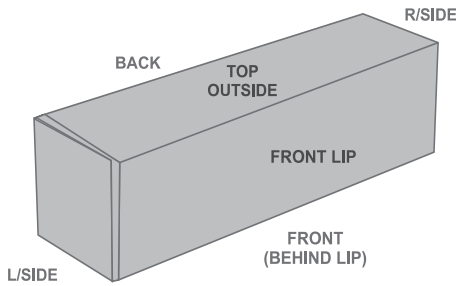

# PG-AM-308-B

SIZE OF BOX: 260mm x 72mm x 72mm

## Altitude Bianca Digital Print Bottle Gift Box

### Need to know:

Includes 1-Position Direct Print (setup fees apply)

- **Please Note:** Due to the nature of the printing process, any white in a logo cannot be branded and we cannot guarantee an exact colour match as the box has a mate finish. The nature and inconsistency of the pre-cut boards may create a 1-3mm of unbranded space on the front lip and imperfections maybe be found within the print. Large solid coverage prints are not recommended, if large solid coverage is required, it is recommended on kraft boxes as imperfections are less noticeable.

### Branding Options:

Position	Branding Method (Branding Code)	No. of Colours	Dimension
A	Digital Custom Packaging (DCP-CHG-2)	Full Colour	436,5mm wide x 364,5mm high

B	Digital Custom Packaging (DCP-CHG-2)	Full Colour	258mm wide x 62mm high
---	--------------------------------------	-------------	------------------------