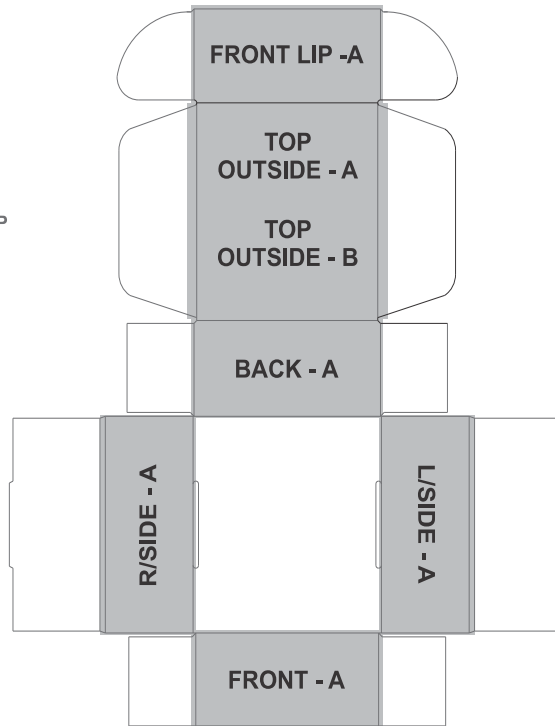

PG-AM-404-B

Altitude Bianca Gift

FOLDED CLOSED

UNFOLDED FLAT

SIZE OF BOX: 200mm x 225mm x 95mm

Need to know:

Includes 1-Position Direct Print (setup fee applies).

Please Note: Due to the nature of the printing process, any white in a logo cannot be branded and we cannot guarantee an exact colour match as the box has a mate finish. The nature and inconsistency of the pre-cut boards may create a 1-3mm of unbranded space on the front lip and imperfections maybe be found within the print. Large solid coverage prints are not recommended, if large solid coverage is required, it is recommended on kraft boxes as imperfections are less noticeable.

Branding Options:

Position	Branding Method (Branding Code)	No. of Colours	Dimension
A	Digital Custom Packaging (DCP-CHG-5)	Full Colour	423mm wide x 738mm high
B	Digital Custom Packaging (DCP-CHG-5)	Full Colour	192mm wide x 210mm high