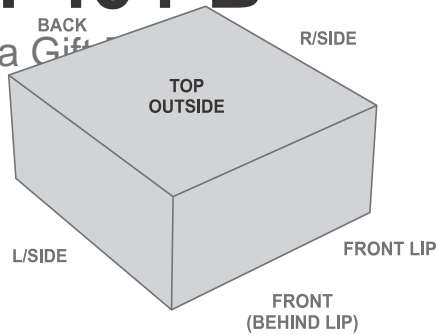

PG-AM-404-B

Altitude Bianca Gift

FOLDED CLOSED

UNFOLDED FLAT

SIZE OF BOX: 200mm x 225mm x 95mm

Need to know:

Includes 1-Position Direct Print (setup fee applies).

Please Note: Due to the nature of the printing process, any white in a logo cannot be branded and we cannot guarantee an exact colour match as the box has a mate finish. The nature and inconsistency of the pre-cut boards may create a 1-3mm of unbranded space on the front lip and imperfections maybe be found within the print. Large solid coverage prints are not recommended, if large solid coverage is required, it is recommended on kraft boxes as imperfections are less noticeable.

Branding Options:

Position	Branding Method (Branding Code)	No. of Colours	Dimension
A	Digital Custom Packaging (DCP-CHG-5)	Full Colour	423mm wide x 738mm high
B	Digital Custom Packaging (DCP-CHG-5)	Full Colour	192mm wide x 210mm high