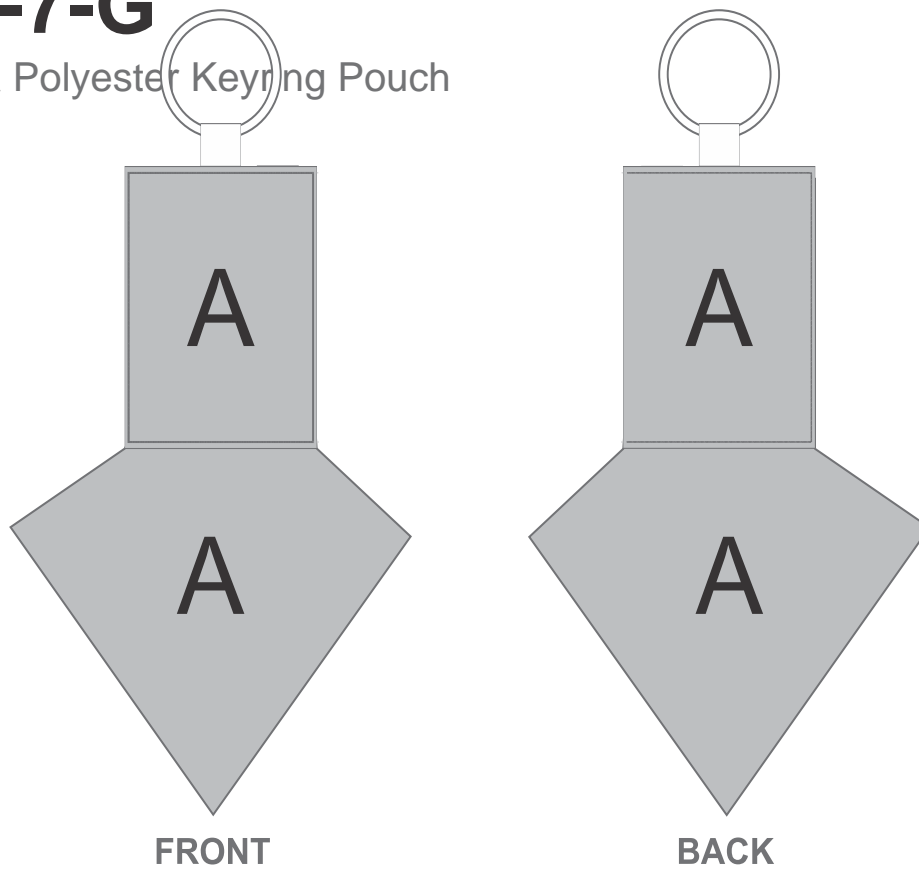

# PP-HP-7-G

Hoppla Aquila Polyester Keyring Pouch

## Need to know:

- Includes 1-Position Sublimation (setup fees apply)

- Please Note: We cannot guarantee 100% logo Alignment on all Brandable Panels.

## Branding Options:

Position	Branding Method (Branding Code)	No. of Colours	Dimension
A	Custom Sublimation A (CPSUB-A)	Full Colour	150mm wide x 247mm high