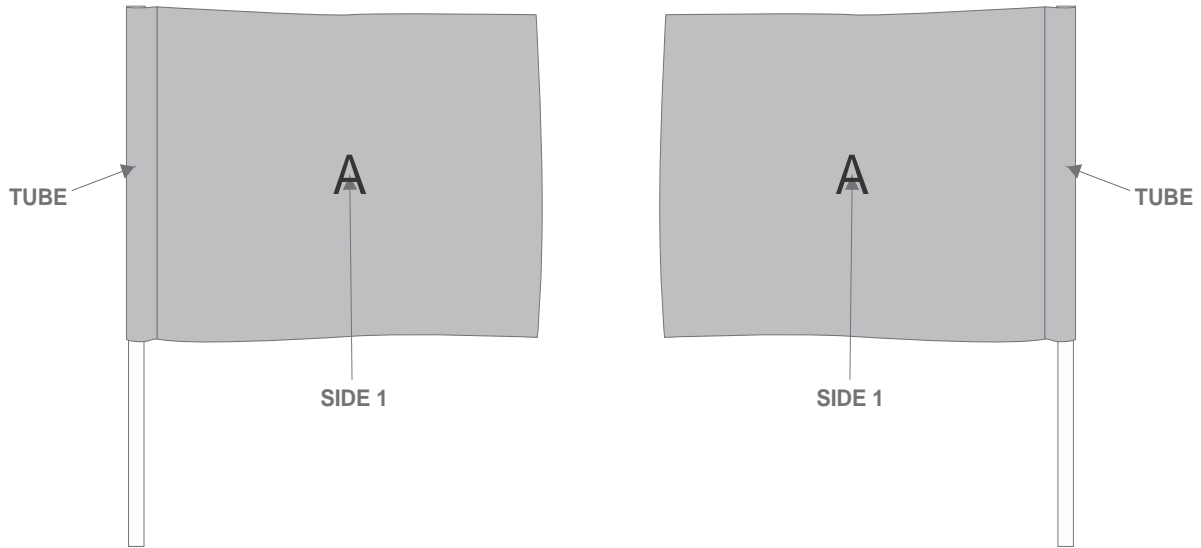

SA-HP-1-G

Hoppla Tournament Golf Flag

Need to know:

- Includes 1-Position Sublimation (setup fees apply)

- Please Note: We cannot guarantee 100% logo Alignment on all Brandable Panels.

Branding Options:

Position	Branding Method (Branding Code)	No. of Colours	Dimension
A	Custom Sublimation A (CPSUB-A)	Full Colour	1120mm wide x 390mm high