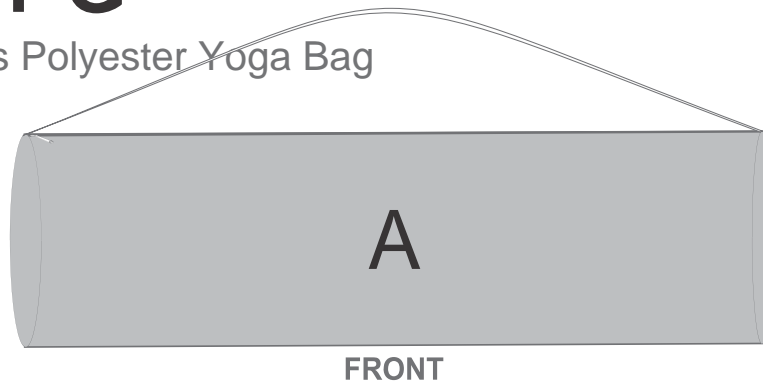

SA-HP-11-G

Hoppla Wilderness Polyester Yoga Bag

Need to know:

- Includes 1-Position Sublimation (setup fees apply)

- Please Note: We cannot guarantee 100% logo Alignment on all Brandable Panels.

Branding Options:

Position	Branding Method (Branding Code)	No. of Colours	Dimension
A	Custom Sublimation A (CPSUB-A)	Full Colour	1059mm wide x 440mm high