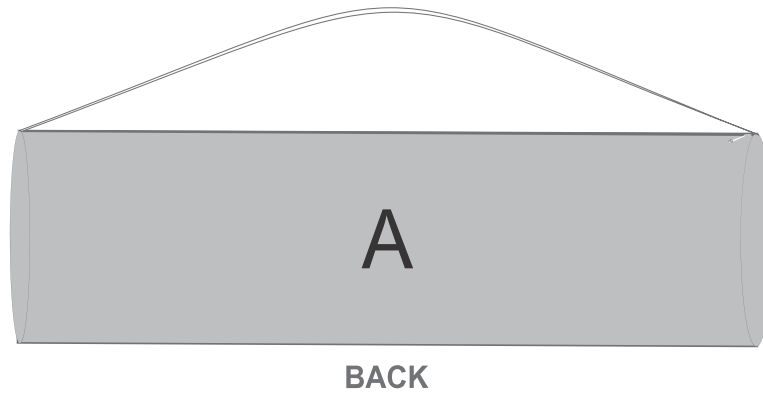

SA-HP-11-G

Hoppla Wilderness Polyester Yoga Bag

Need to know:

- Includes 1-Position Sublimation (setup fees apply)

- Please Note: We cannot guarantee 100% logo Alignment on all Brandable Panels.

Branding Options:

Position	Branding Method (Branding Code)	No. of Colours	Dimension
A	Custom Sublimation A (CPSUB-A)	Full Colour	1059mm wide x 440mm high