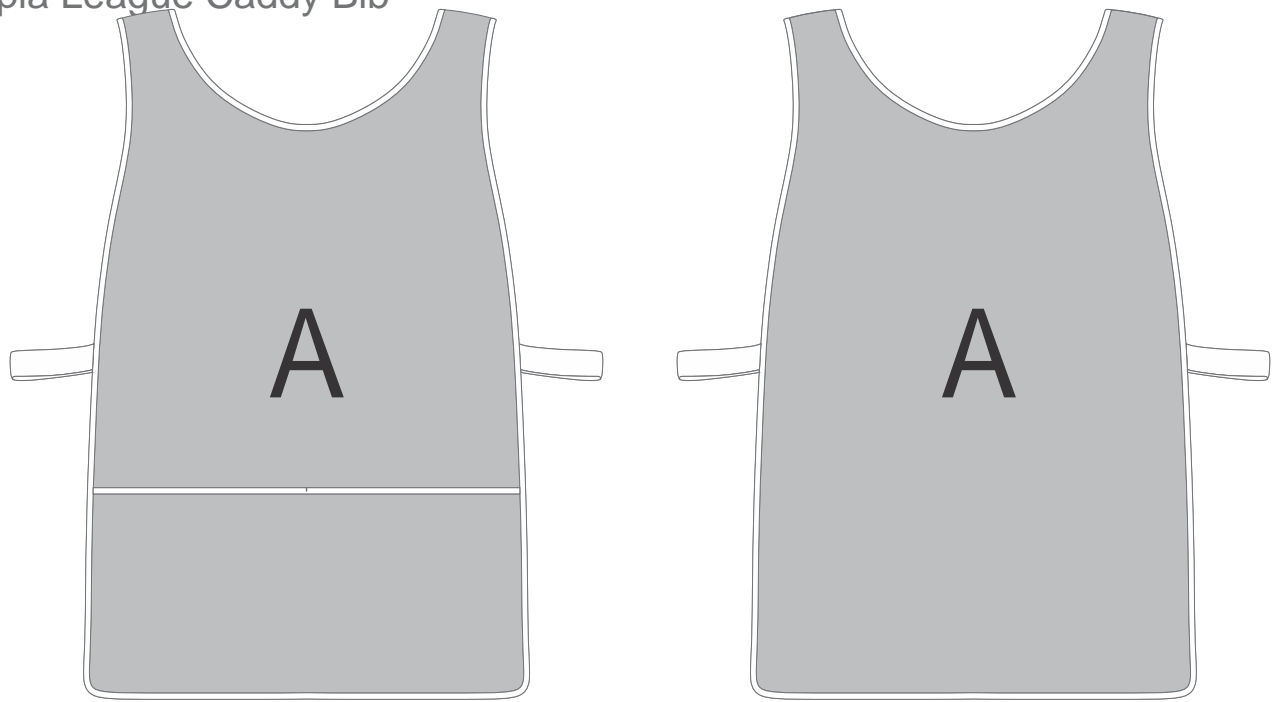

# SA-HP-2-G

Hoppla League Caddy Bib

## Need to know:

- Includes 1-Position Sublimation (setup fees apply)

- Please Note: We cannot guarantee 100% logo Alignment on all Brandable Panels.

## Branding Options:

Position	Branding Method (Branding Code)	No. of Colours	Dimension
A	Custom Sublimation A (CPSUB-A)	Full Colour	530mm wide x 1739mm high