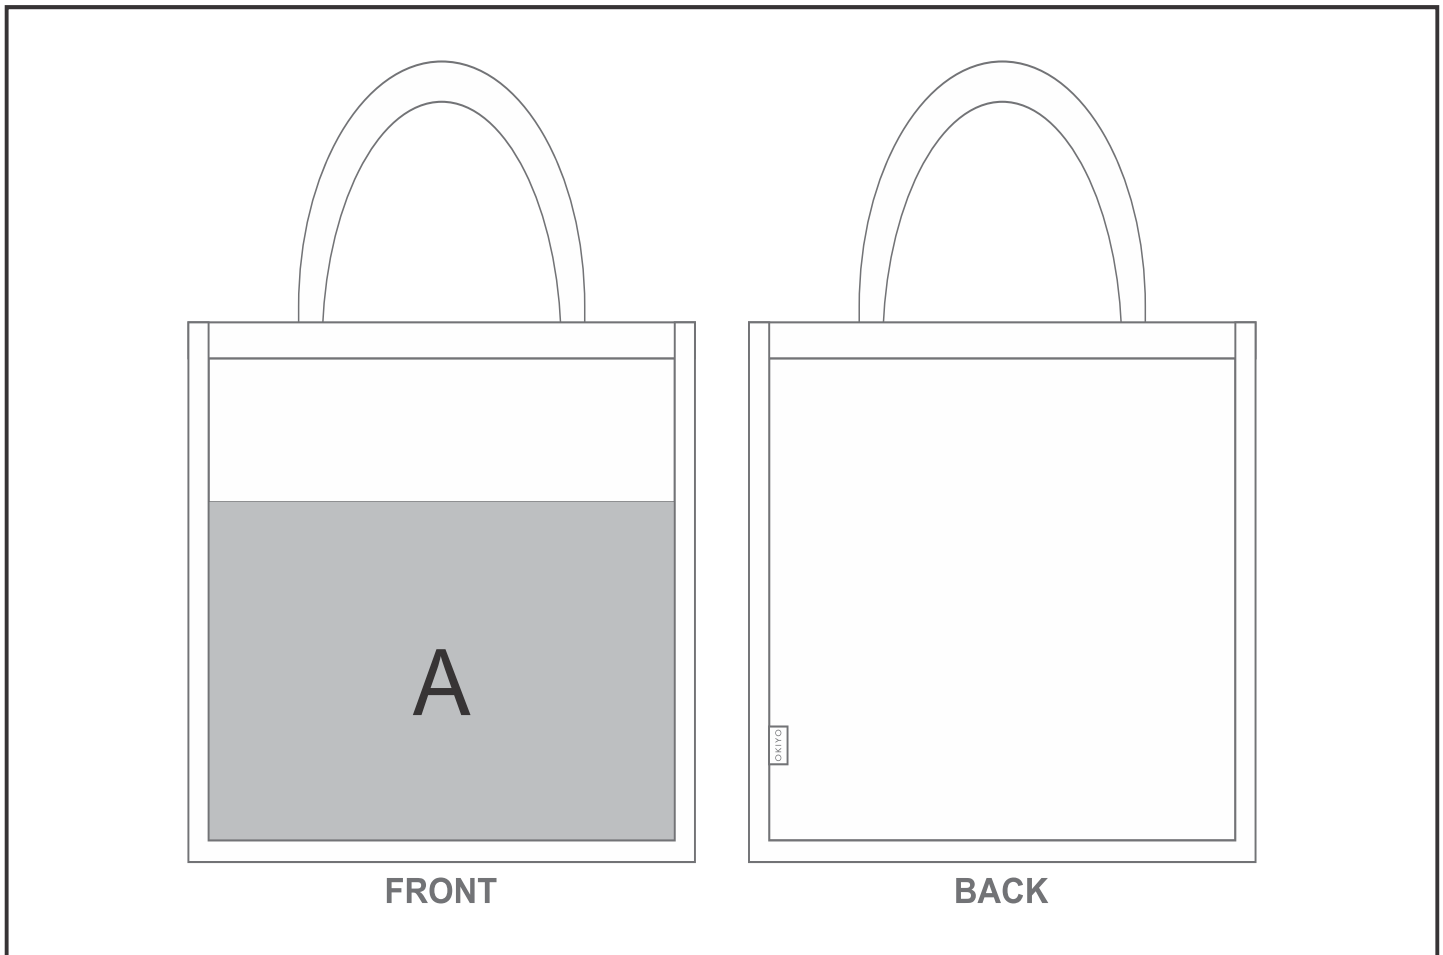

SB-OK-172-G

Sample Okiyo Nuri Sublimated Pocket Jute Tote

Need to know:

- Includes 1-Position Sublimation (setup fees apply)
- Please Note: We cannot guarantee 100% logo Alignment on all Brandable Panels.

Branding Options:

Position	Branding Method (Branding Code)	No. of Colours	Dimension
A	Custom Sublimation A (CPSUB-A)	Full Colour	310mm wide x 220mm high