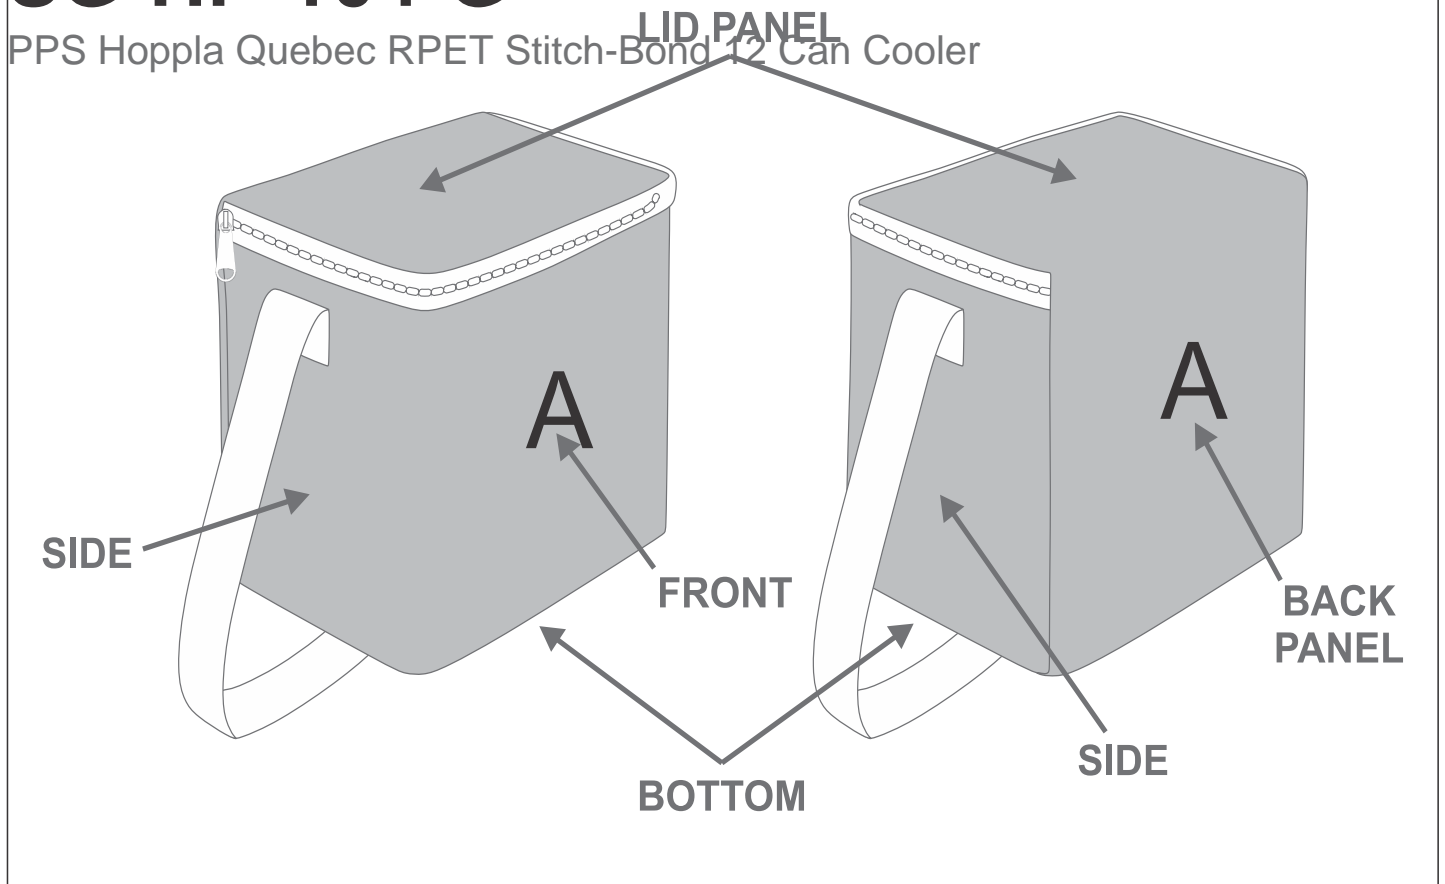

SG-HP-104-G

PPS Hoppla Quebec RPET Stitch-Bond 12 Can Cooler

Need to know:

Includes 1-Position Sublimation (setup fees apply)

- Please Note: We cannot guarantee 100% logo Alignment on all Brandable Panels

Branding Options:

Position	Branding Method (Branding Code)	No. of Colours	Dimension
A	Custom Sublimation A (CPSUB-A)	Full Colour	600mm wide x 851mm high