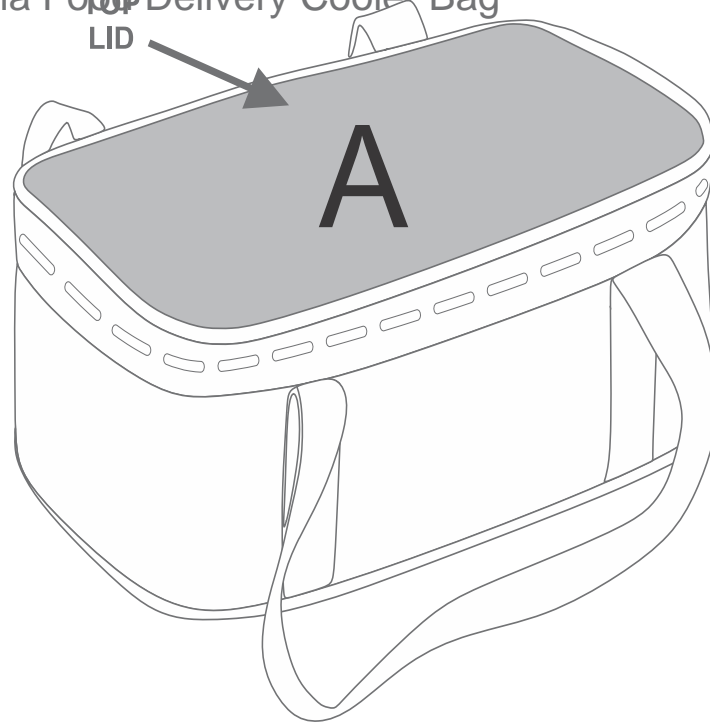

SG-HP-149-G

PPS Hoppla Sudwala Food Delivery Cooler Bag

Need to know:

- Includes 1-Position Sublimation (setup fees apply)

- Please Note: We cannot guarantee 100% logo Alignment on all Brandable Panels.

Branding Options:

Position	Branding Method (Branding Code)	No. of Colours	Dimension
A	Custom Sublimation A (CPSUB-A)	Full Colour	529mm wide x 379mm high