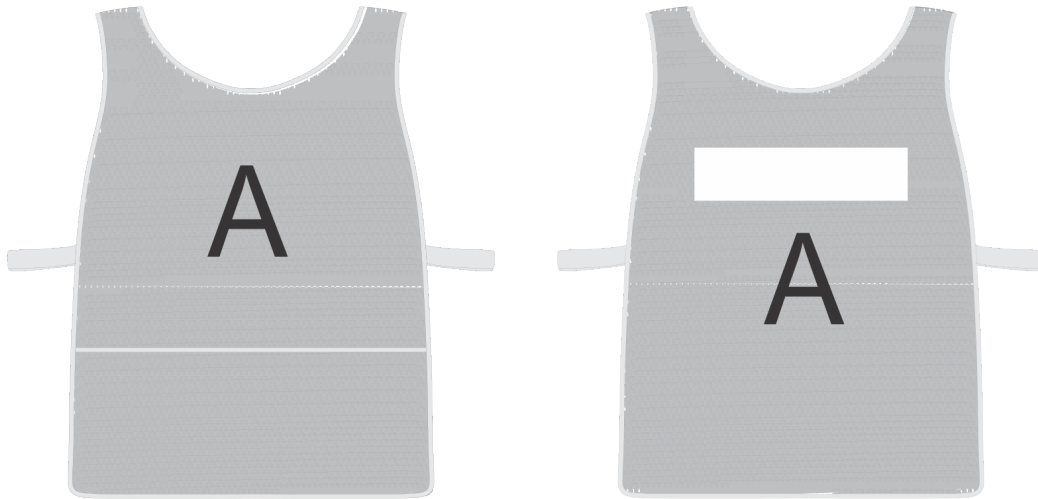

SG-HP-151-G

PPS Hoppla Jackal Caddy Bib with PVC Name Sleeve

Need to know:

- Includes 1-Position Sublimation (setup fees apply)

- Please Note: We cannot guarantee 100% logo Alignment on all Brandable Panels.

Branding Options:

Position	Branding Method (Branding Code)	No. of Colours	Dimension
A	Custom Sublimation A (CPSUB-A)	Full Colour	510mm wide x 1490mm high