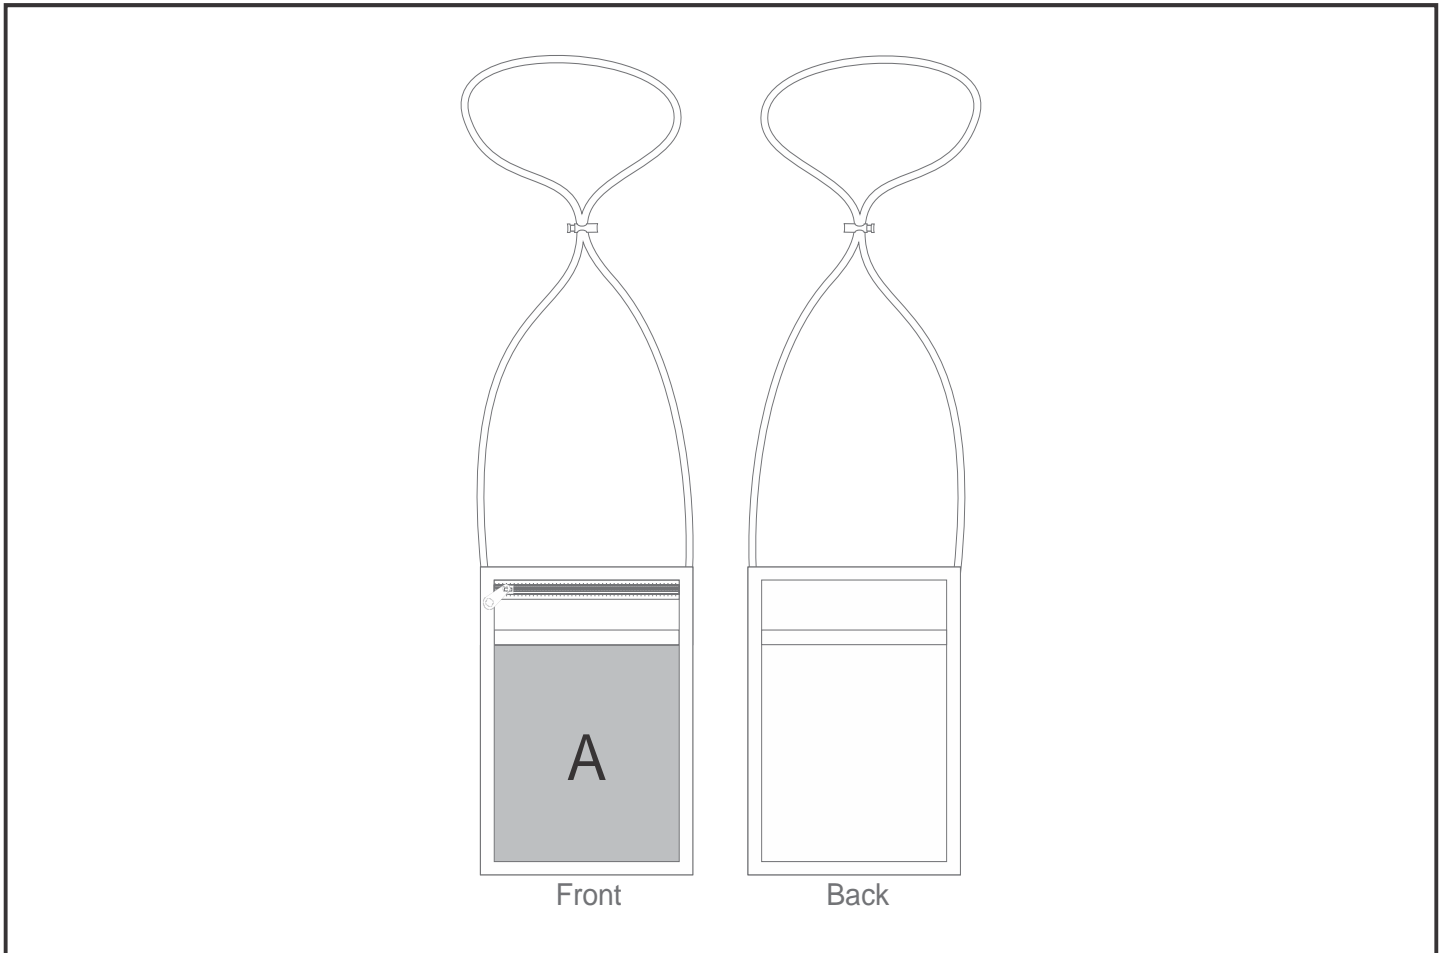

SG-HP-153-G

PPS Hoppla Constantia Nurses Stationary Pouch

Need to know:

- Includes 1-Position Sublimation (setup fees apply)
- Please Note: We cannot guarantee 100% logo Alignment on all Brandable Panels.

Branding Options:

Position	Branding Method (Branding Code)	No. of Colours	Dimension
A	Custom Sublimation A (CPSUB-A)	Full Colour	170mm wide x 186mm high