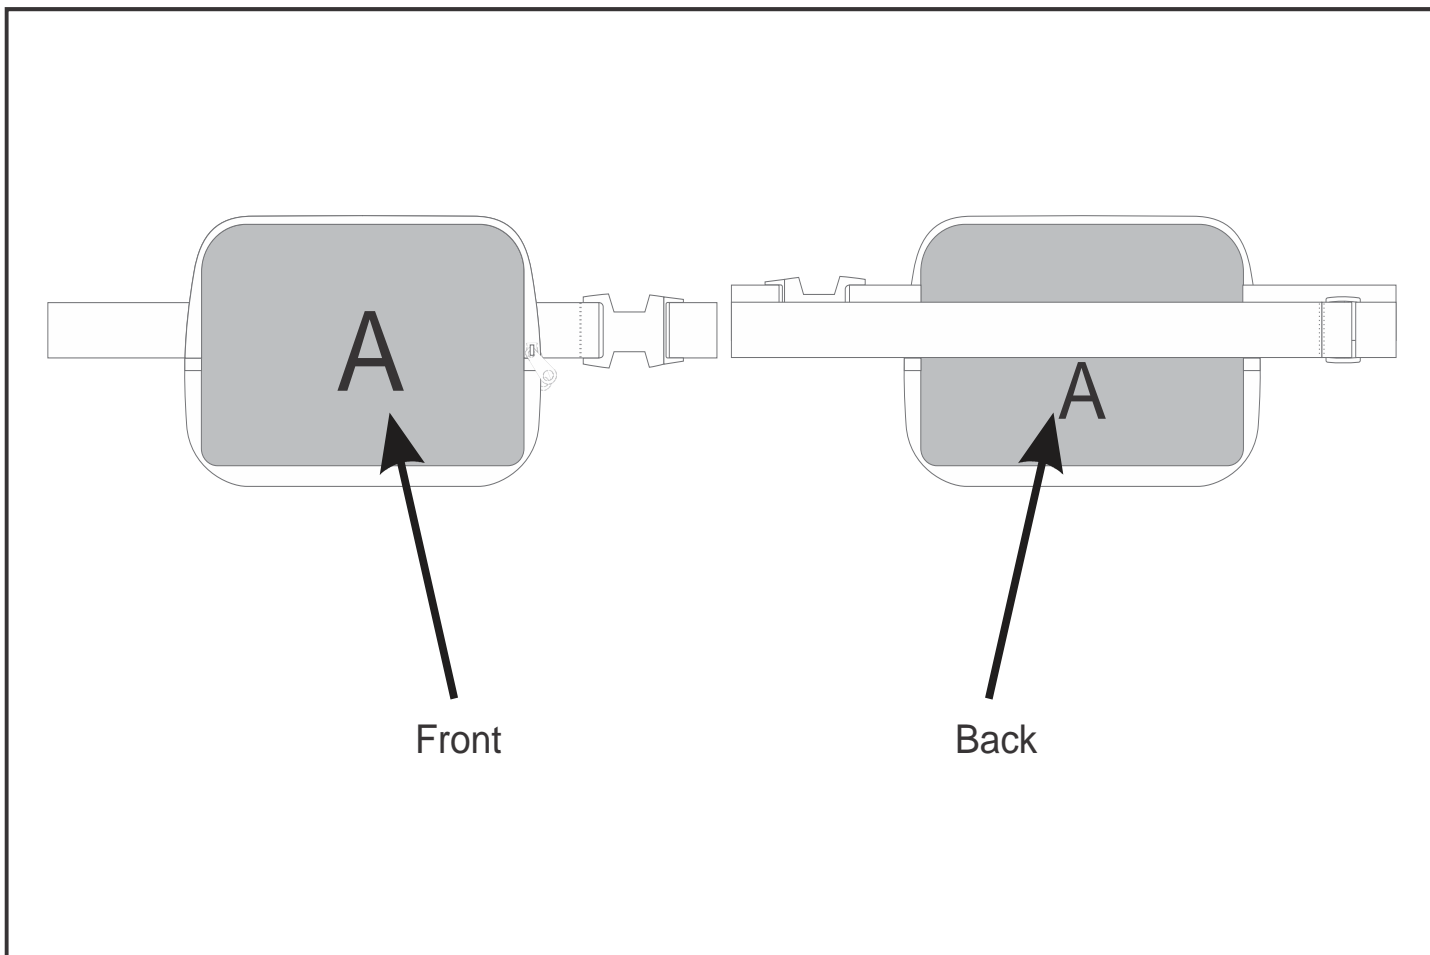

SG-HP-159-G

PPS Hoppla Lula Neoprene Waist Bag

Need to know:

- Includes 1-Position Sublimation (setup fees apply)
- Please Note: We cannot guarantee 100% logo Alignment on all Brandable Panels.

Branding Options:

Position	Branding Method (Branding Code)	No. of Colours	Dimension
A	Custom Sublimation A (CPSUB-A)	Full Colour	489mm wide x 349mm high