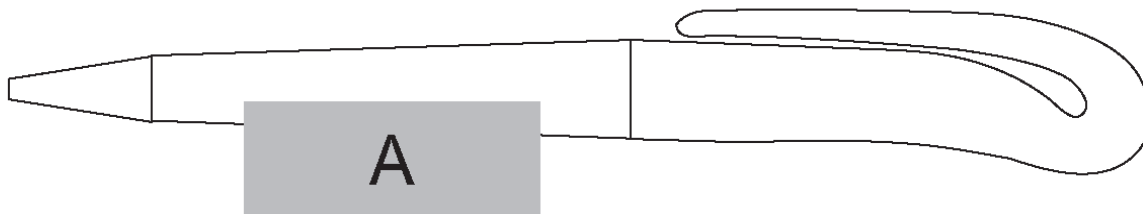

PEN-1290

Altitude Scythe Ball Pen

Also available in

Check Logo24
guide and t's & c's

***** Wrap Print on quantities over 500 *****

Pad Wrap

Pad Print

Need to know:

Branding Options:

| Position | Branding Method (Branding Code) | No. of Colours | Dimension |
|----------|---------------------------------|----------------|----------------------|
| A | Pad Printing (PA) | 4 Colours | 50mm wide x 6mm high |
| B | Pad Printing (PA) | 4 Colours | 25mm wide x 6mm high |