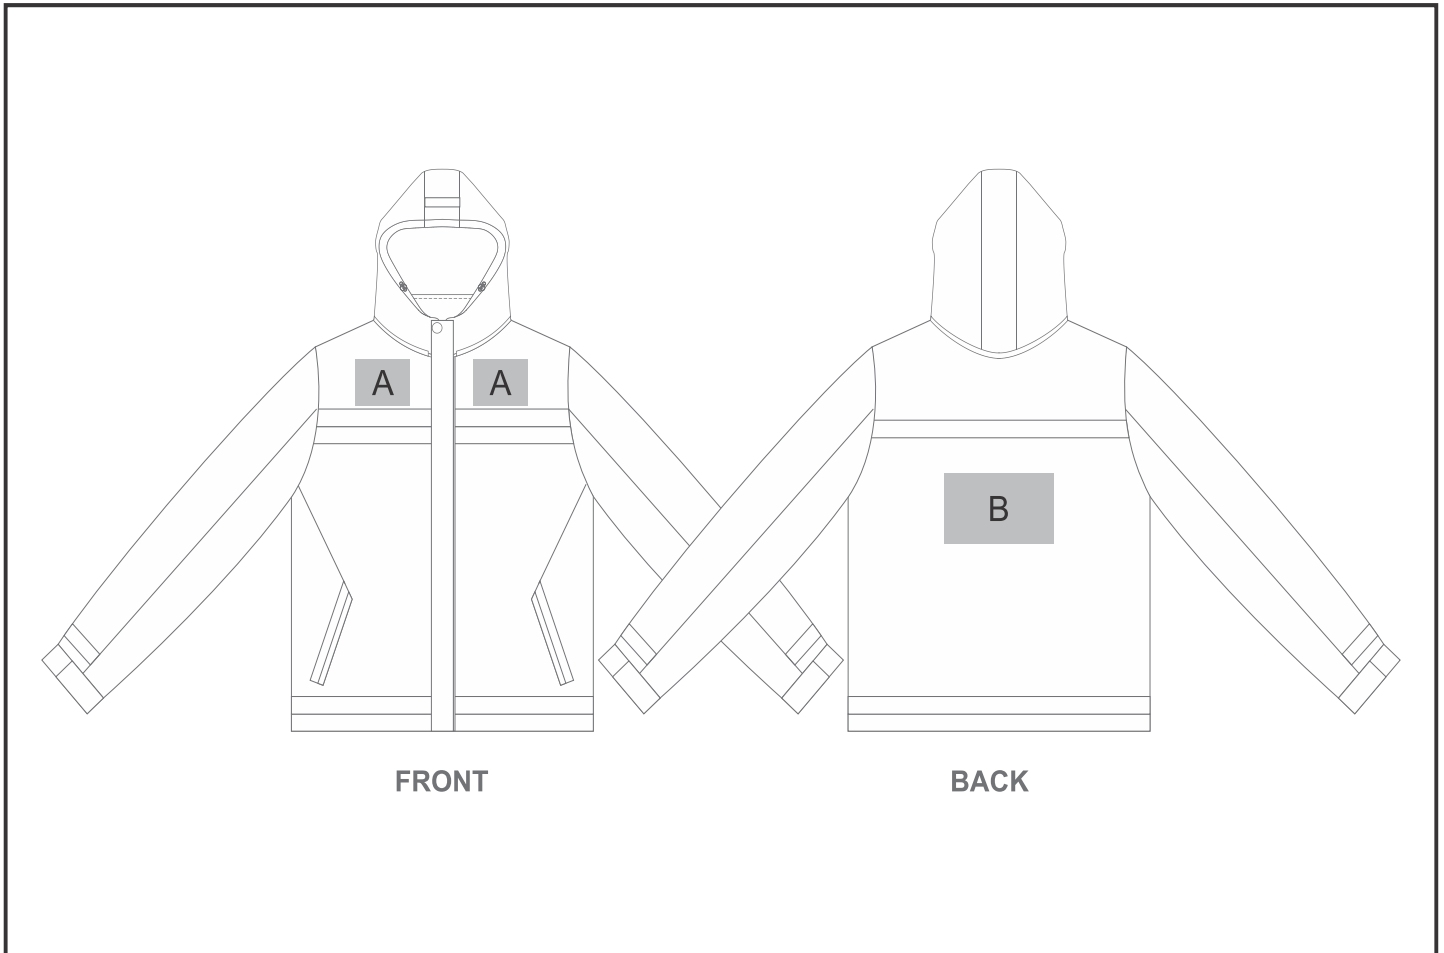

WJ-AL-5-F

Defender Hi-Viz Jacket

Need to know:

Includes 1-Position Embroidery (setup fees apply)

- **EMB Inclusive Parameters:** Left/Right Chest or Back = 100mm x 100mm.

Branding Options:

Position	Branding Method (Branding Code)	No. of Colours	Dimension
A	Embroidery (EMB-A)	N/A	100mm wide x 80mm high
B	Embroidery (EMB-A)	N/A	200mm wide x 120mm high