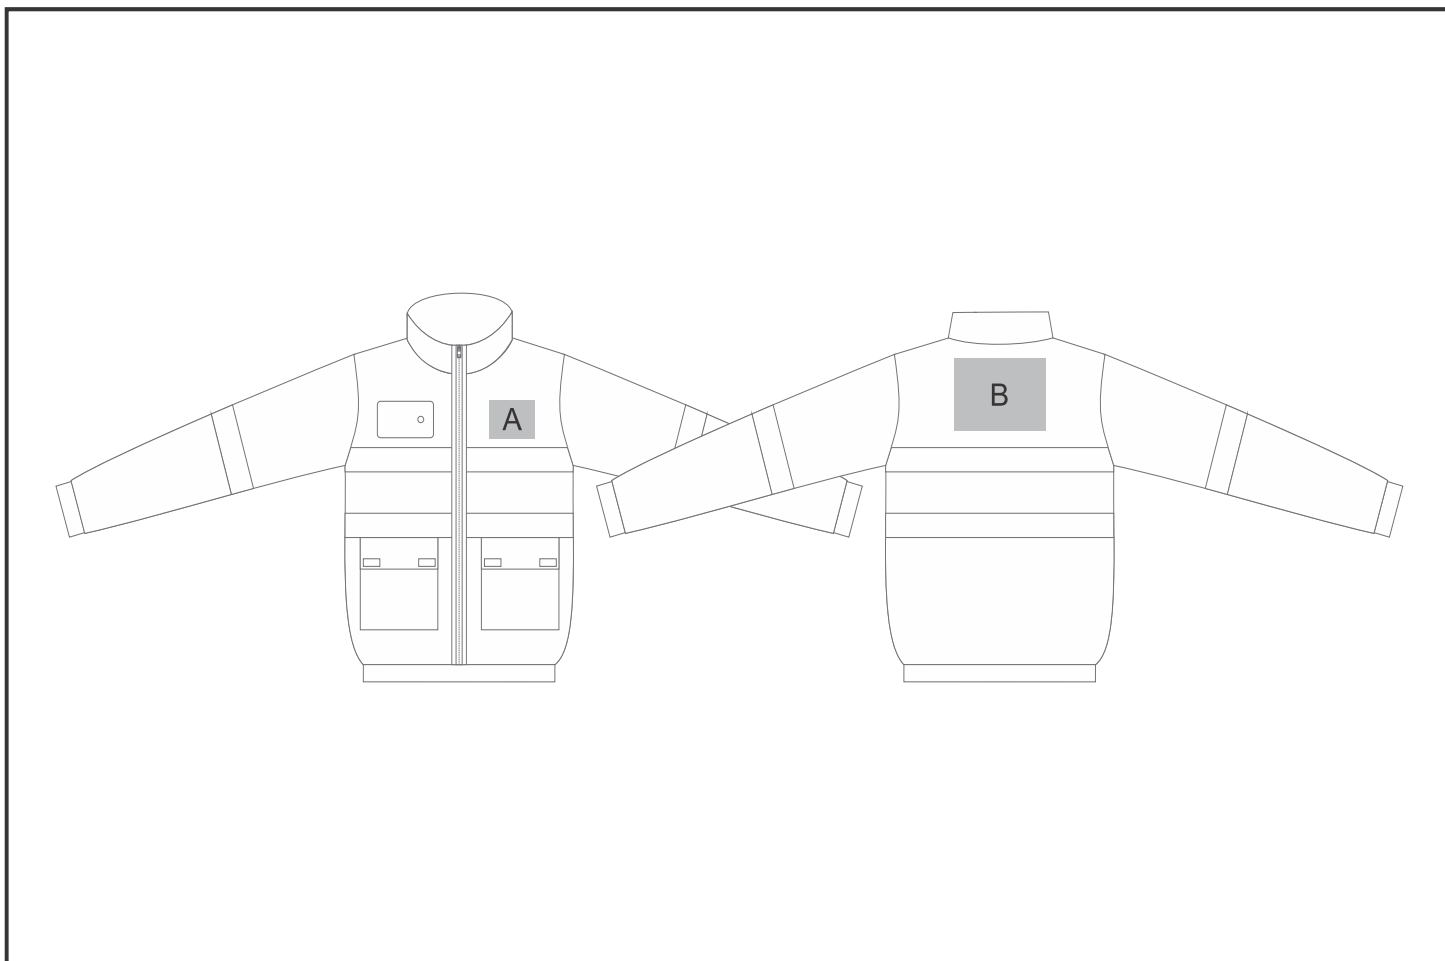

WJ-AL-6-F

Foundation Hi-Viz Padded Jacket

Need to know:

- Includes 1-Position Embroidery (setup fees apply)

- **EMB Inclusive Parameters:** Left/Right Chest or Back = 100mm x 100mm.

Branding Options:

Position	Branding Method (Branding Code)	No. of Colours	Dimension
A	Embroidery (EMB-A)	N/A	100mm wide x 80mm high

B	Embroidery (EMB-A)	N/A	200mm wide x 150mm high
---	--------------------	-----	-------------------------