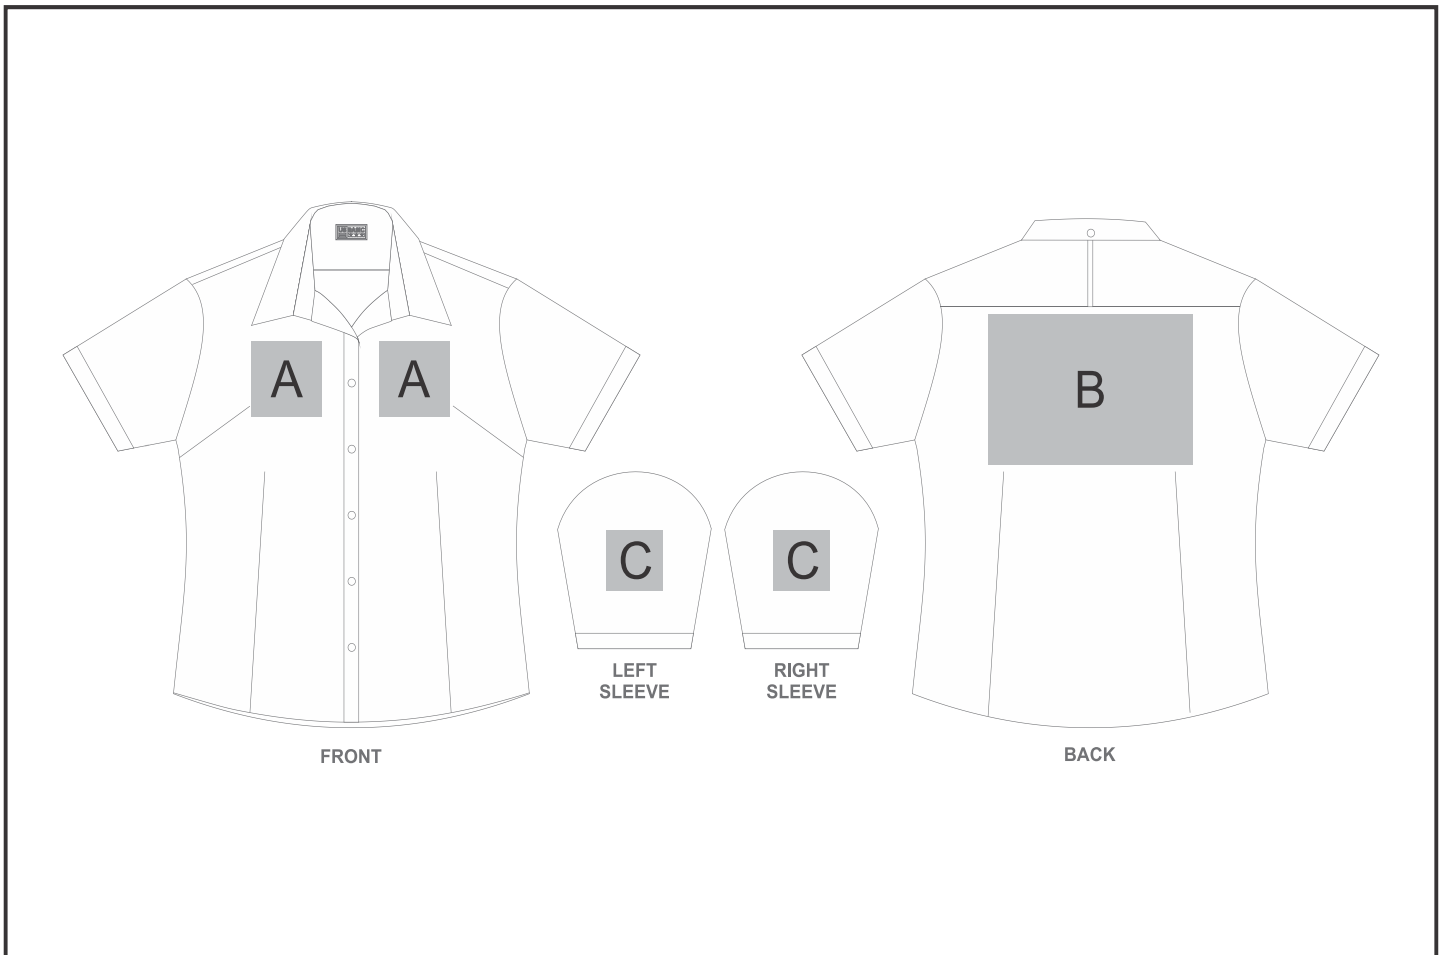

CW-UB-197-A

Ladies Short Sleeve Cotton Twill Moderna Shirt

Need to know:

Includes 1-Position Digital Transfer OR 1-Position Embroidery (setup fees apply)

- **DTC/EMB Inclusive Parameters:** Left/Right Chest or Back = 100mm x 100mm

Branding Options:

Position	Branding Method (Branding Code)	No. of Colours	Dimension
A	Embroidery (EM-CLOTHING)	N/A	80mm wide x 100mm high
A	Screen Print (SB)	2 Colours	70mm wide x 60mm high
A	Digital Transfer Clothing A6 (DTC-A6)	Full Colour	80mm wide x 80mm high
A	Silicone (STP-A)	N/A	30mm wide x 30mm high
A	Silicone (STP-B)	N/A	50mm wide x 50mm high
A	Silicone (STP-C)	N/A	80mm wide x 60mm high
A	Silicone (STP-D)	N/A	100mm wide x 60mm high
B	Embroidery (EM-CLOTHING)	N/A	200mm wide x 200mm high

B	Screen Print (SB)	2 Colours	180mm wide x 150mm high
B	Digital Transfer Clothing A6 (DTC-A6)	Full Colour	148mm wide x 105mm high
B	Digital Transfer Clothing A5 (DTC-A5)	Full Colour	210mm wide x 148mm high
B	Digital Transfer Clothing A5 (DTC-A5)	Full Colour	210mm wide x 140mm high
B	Digital Transfer Clothing A4 (DTC-A4)	Full Colour	290mm wide x 140mm high
B	Silicone (STP-A)	N/A	30mm wide x 30mm high
B	Silicone (STP-B)	N/A	50mm wide x 50mm high
B	Silicone (STP-C)	N/A	80mm wide x 60mm high
B	Silicone (STP-D)	N/A	100mm wide x 60mm high

C	Embroidery (EM-CLOTHING)	N/A	80mm wide x 60mm high
C	Screen Print (SB)	2 Colours	60mm wide x 40mm high
C	Digital Transfer Clothing A6 (DTC-A6)	Full Colour	80mm wide x 80mm high
C	Silicone (STP-A)	N/A	30mm wide x 30mm high
C	Silicone (STP-B)	N/A	50mm wide x 40mm high
C	Silicone (STP-C)	N/A	60mm wide x 40mm high