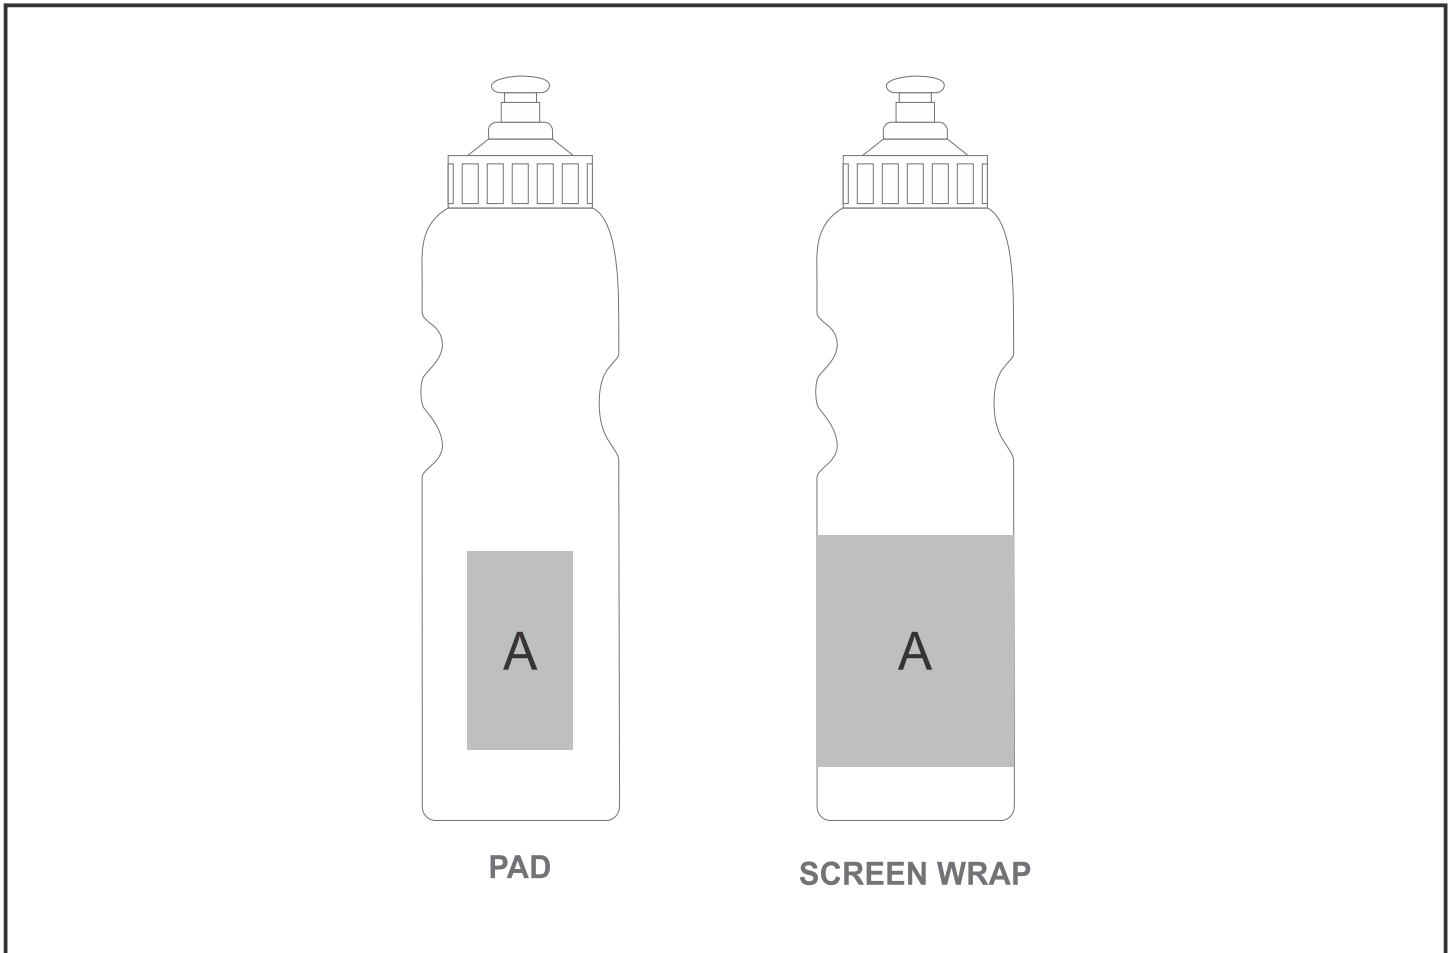

IDEA-54024

Altitude Riviera Plastic Water Bottle - 500ml

Need to know:

- Includes 1-Colour, 1-Position Screen Wrap (setup fee applies)
- Texture of Item will affect the quality of Print.

Branding Options:

Position	Branding Method (Branding Code)	No. of Colours	Dimension
A	Pad Printing (PB)	4 Colours	33mm wide x 60mm high
A	Screen Wrap (SW)	1 Colour	180mm wide x 70mm high