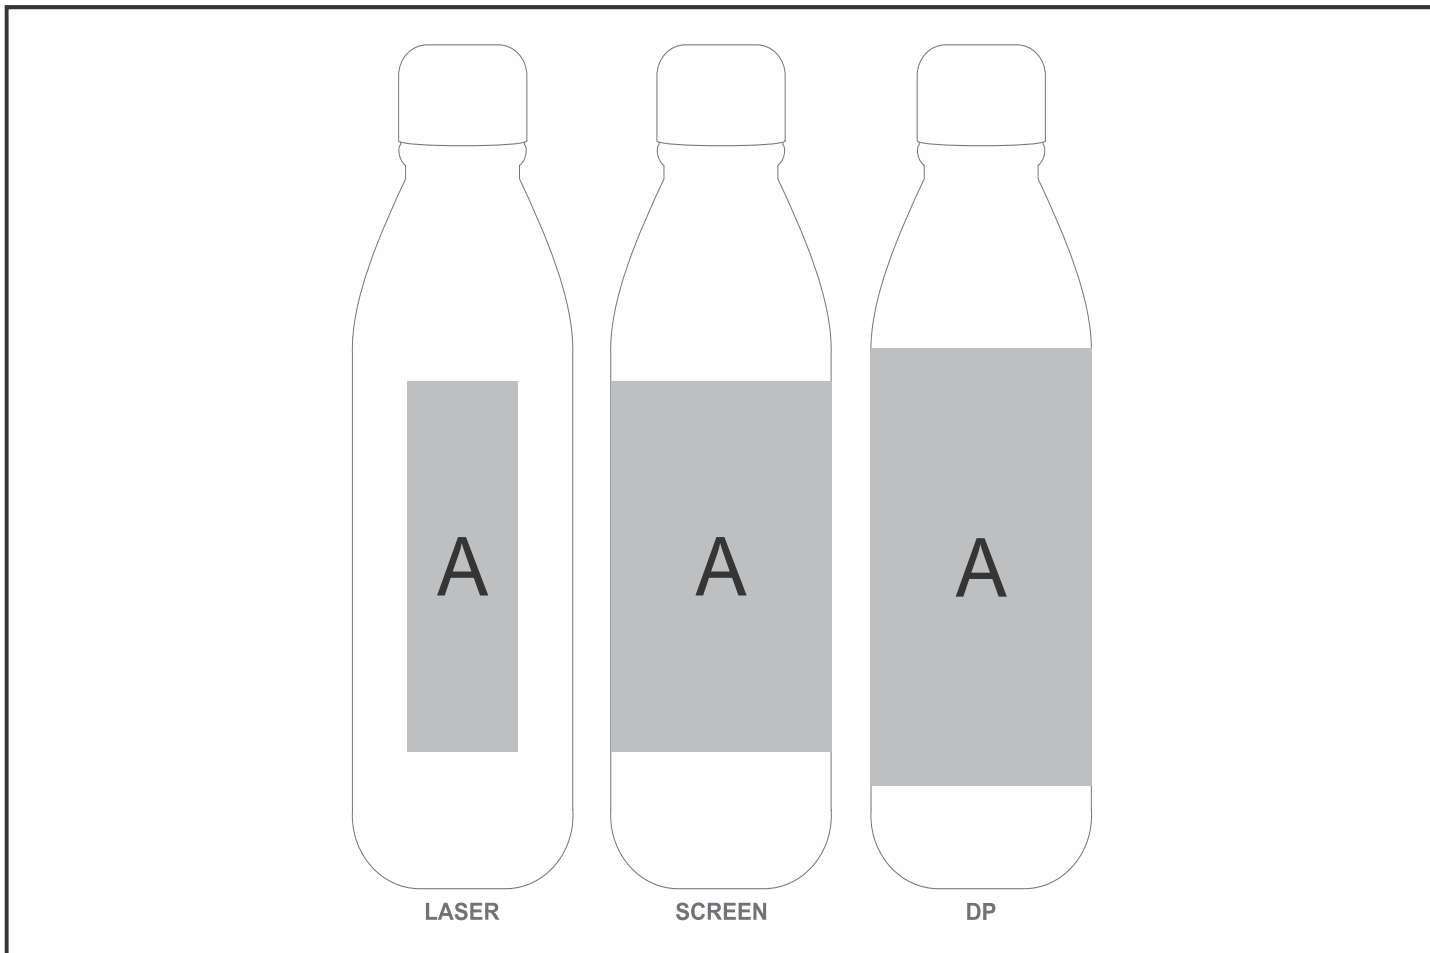

DR-AL-252-B

Altitude Jet Recycled Aluminium Water Bottle–750ml

Also available in

Check Logo24
guide and t's & c's

Need to know:

Includes 1-Colour, 1-Position Screen Wrap OR 1-Position Laser Engraving (setup fees apply)

- Laser colour: Tonal

Branding Options:

Position	Branding Method (Branding Code)	No. of Colours	Dimension
A	Laser Engraving (LB)	N/A	35mm wide x 110mm high
A	Digital Print Drinkware (DP-E)	Full Colour	230mm wide x 130mm high
B	Screen Wrap (SW)	1 Colour	200mm wide x 110mm high
B	Digital Print Drinkware (DP-C)	Full Colour	100mm wide x 70mm high
B	Digital Print Drinkware (DP-D)	Full Colour	200mm wide x 100mm high