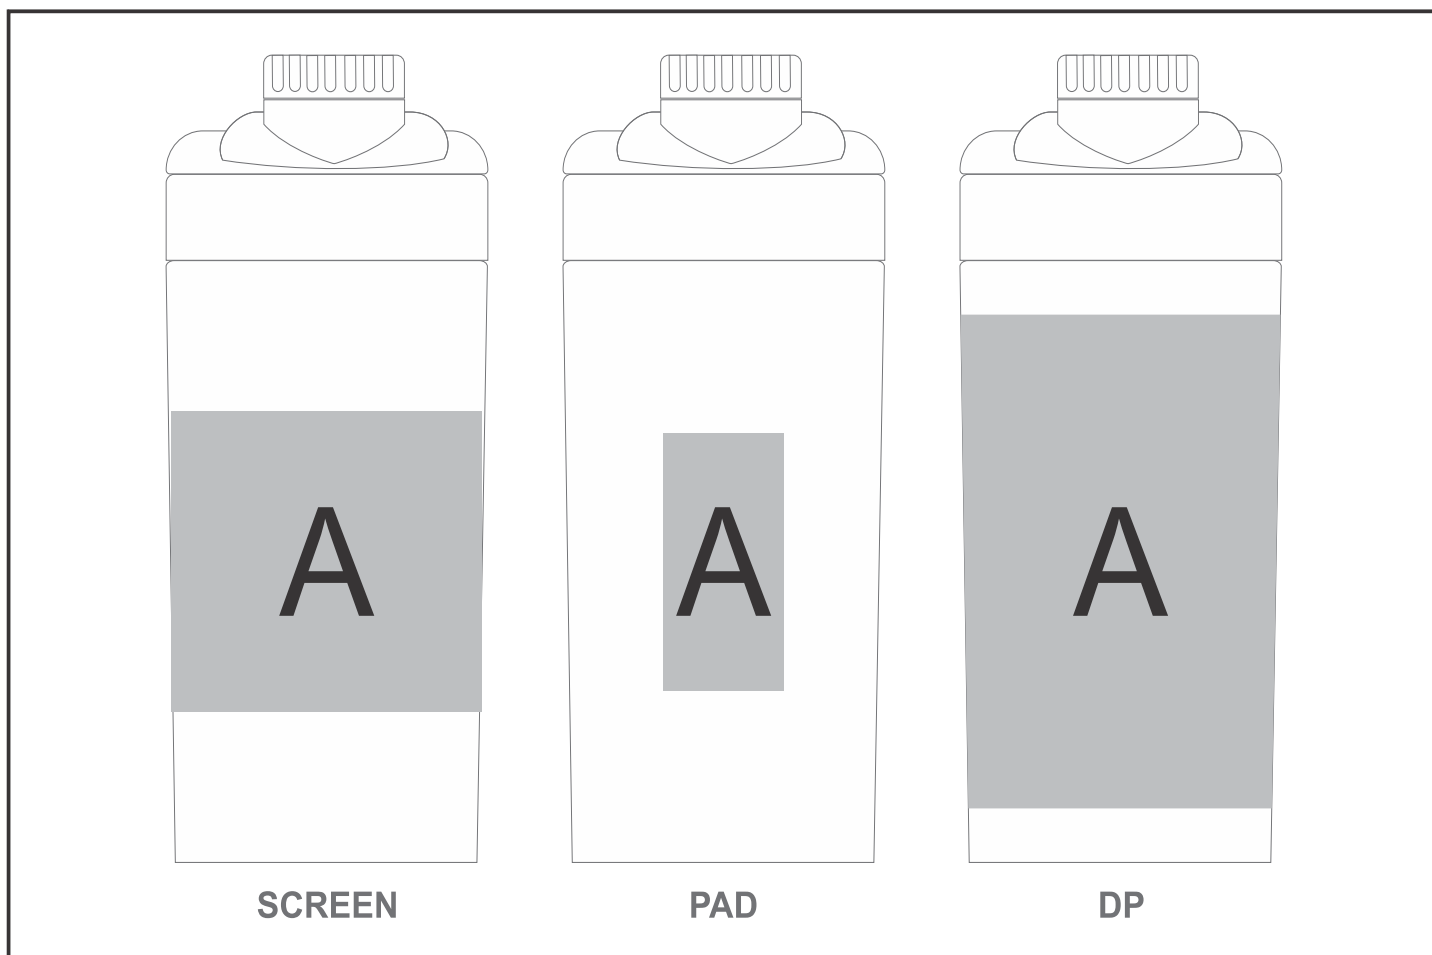

DW-7245

Altitude Gianna Plastic Protein Shaker - 600ml

Need to know:

Includes 1-Colour, 1-Position Screen Wrap (setup fee applies)

- **NB:** Inclusive Branding is NOT applicable to Items marked as Reduced to Clear.
- **DP**-full wrap will be inconsistent
- Cannot guarantee print will line up with lid

Branding Options:

Position	Branding Method (Branding Code)	No. of Colours	Dimension
A	Screen Wrap (SW)	1 Colour	200mm wide x 60mm high
A	Pad Printing (PC)	4 Colours	30mm wide x 60mm high
A	Digital Print Drinkware (DP-D)	Full Colour	230mm wide x 80mm high
A	Digital Print Drinkware (DP-E)	Full Colour	230mm wide x 115mm high