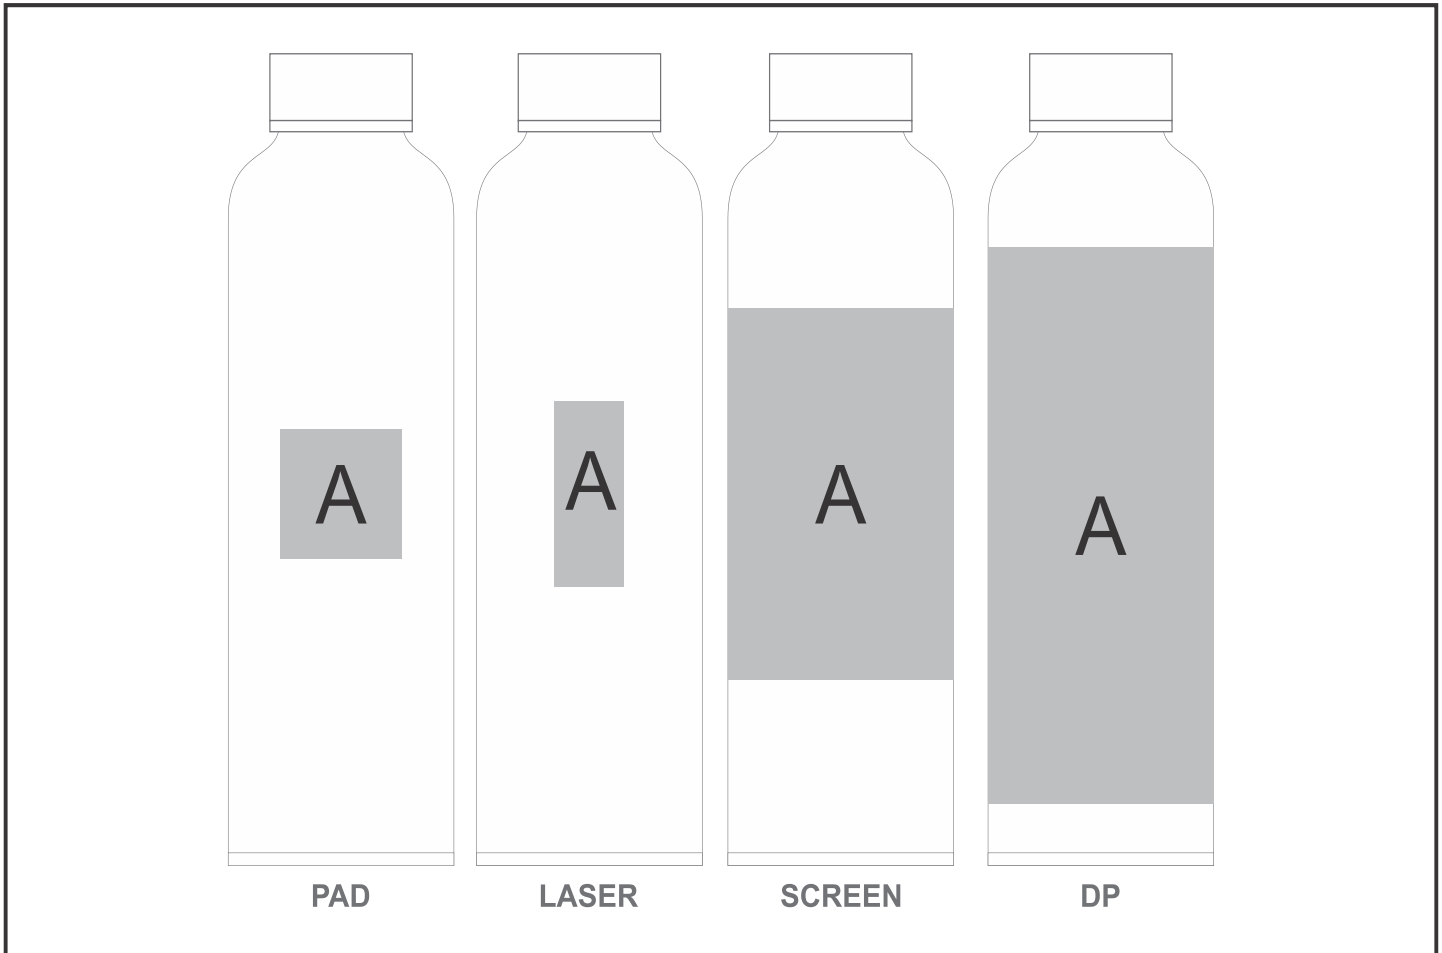

DR-KS-260-B

Kooshty Cosmo RAL Water Bottle – 650ml

Need to know:

Includes 1-Colour, 1-Position Screen Wrap (setup fees apply)

- **Laser Colour:** Pos A - White | Pos B - Brown
- **DP:** Full wrap will be inconsistent.
- **Screen:** No Solid blocks or Backgrounds | Alignment & print position may be inconsistent fro screen wrap
- **Screen:** Due to dye migration only black and silver will be branded on the coloured items

Branding Options:

Position	Branding Method (Branding Code)	No. of Colours	Dimension
A	Pad Printing (PB)	4 Colours	35mm wide x 35mm high
A	Screen Wrap (SW)	1 Colour	170mm wide x 130mm high
A	Laser Engraving (LA)	N/A	20mm wide x 50mm high
A	Digital Print Drinkware (DP-C)	Full Colour	100mm wide x 70mm high
A	Digital Print Drinkware (DP-D)	Full Colour	205mm wide x 90mm high
A	Digital Print Drinkware (DP-E)	Full Colour	208mm wide x 155mm high
B	Laser Engraving (LA)	N/A	30mm wide x 30mm high