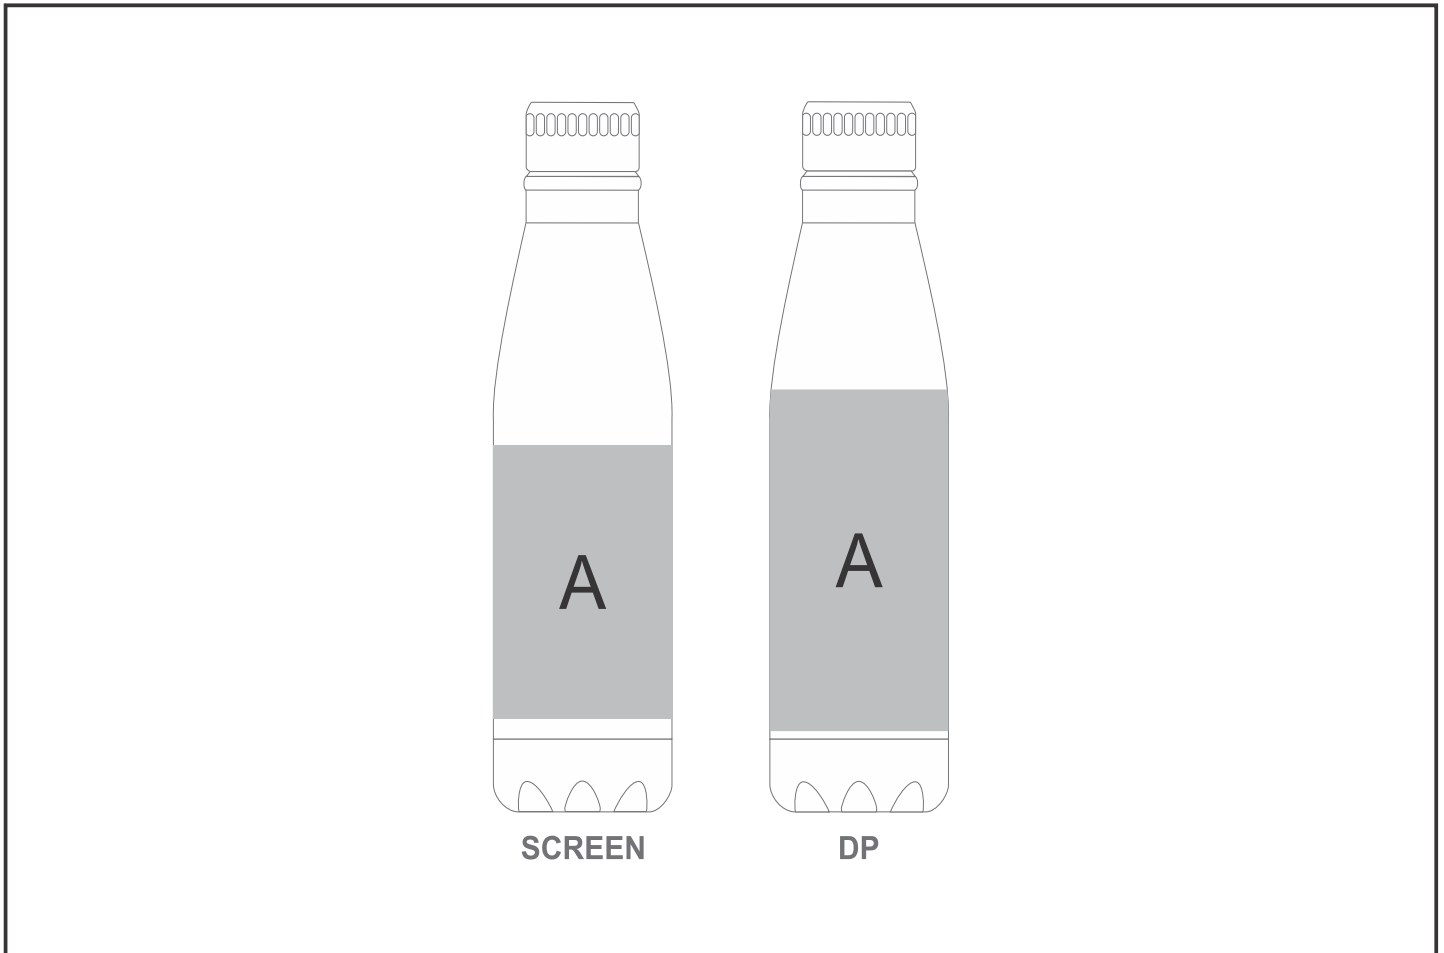

DW-7265

Okiyo Kimi Wheat Straw Water Bottle

Need to know:

- Includes 1-Colour, 1-Position Screen Wrap (setup fee applies)

- Texture of Item will affect the quality of Screen Print.

Branding Options:

Position	Branding Method (Branding Code)	No. of Colours	Dimension
A	Screen Wrap (SW)	1 Colour	200mm wide x 100mm high
A	Digital Print Drinkware (DP-C)	Full Colour	100mm wide x 80mm high
A	Digital Print Drinkware (DP-D)	Full Colour	210mm wide x 95mm high
A	Digital Print Drinkware (DP-E)	Full Colour	225mm wide x 125mm high