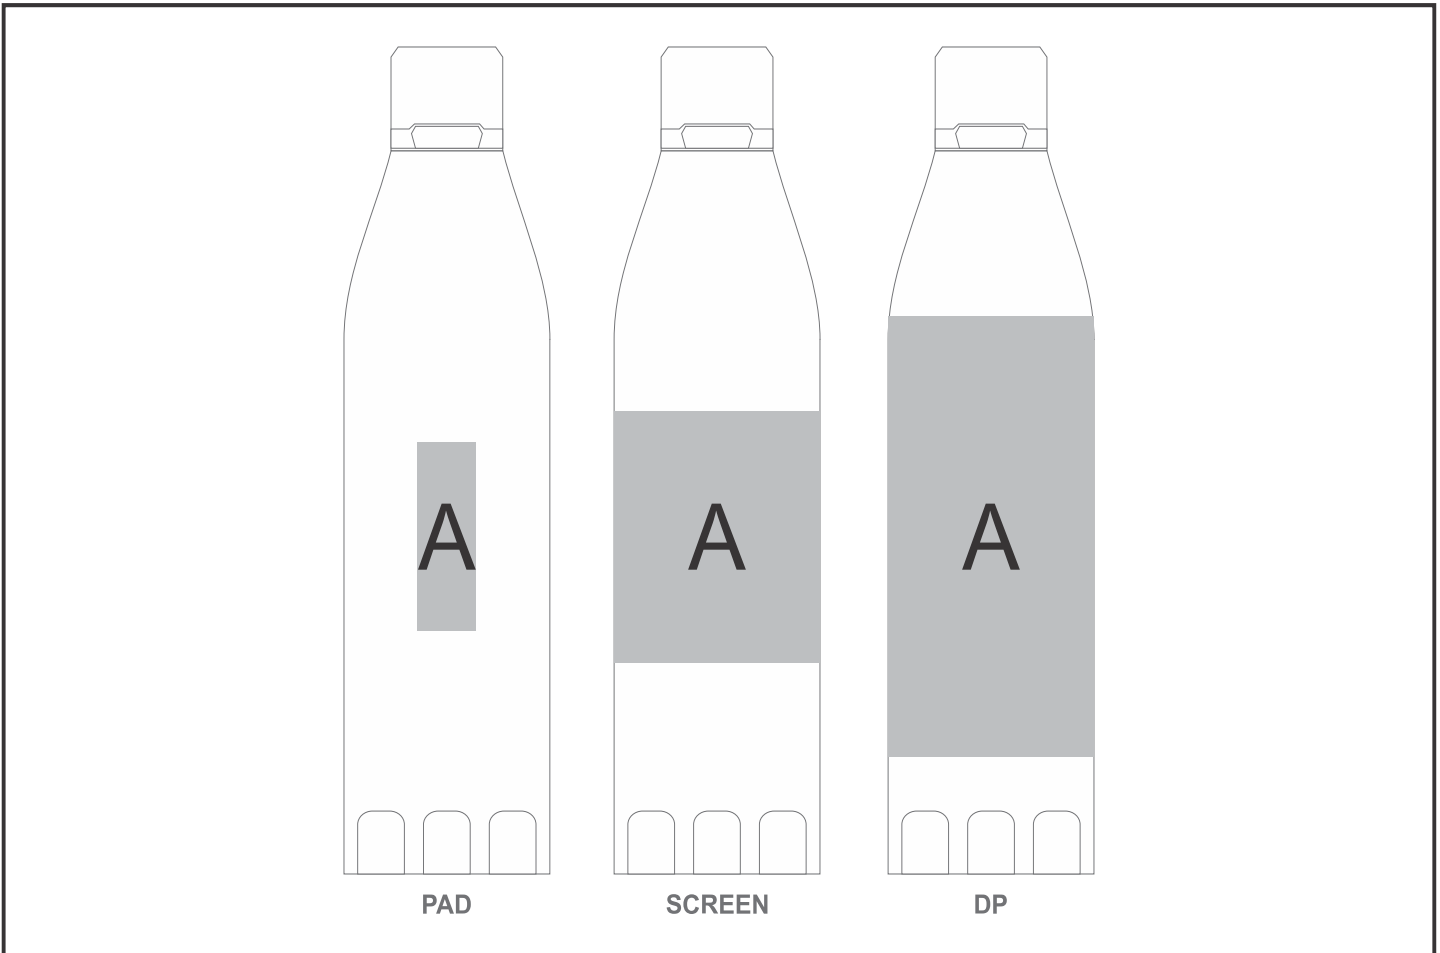

SLAZ-2245

Slazenger Track Plastic Water Bottle - 700ml

Need to know:

Branding Options:

Position	Branding Method (Branding Code)	No. of Colours	Dimension
A	Pad Printing (PC)	4 Colours	20mm wide x 60mm high
A	Screen Wrap (SW)	1 Colour	200mm wide x 80mm high
A	Digital Print Drinkware (DP-C)	Full Colour	100mm wide x 80mm high
A	Digital Print Drinkware (DP-D)	Full Colour	220mm wide x 95mm high
A	Digital Print Drinkware (DP-E)	Full Colour	227mm wide x 140mm high