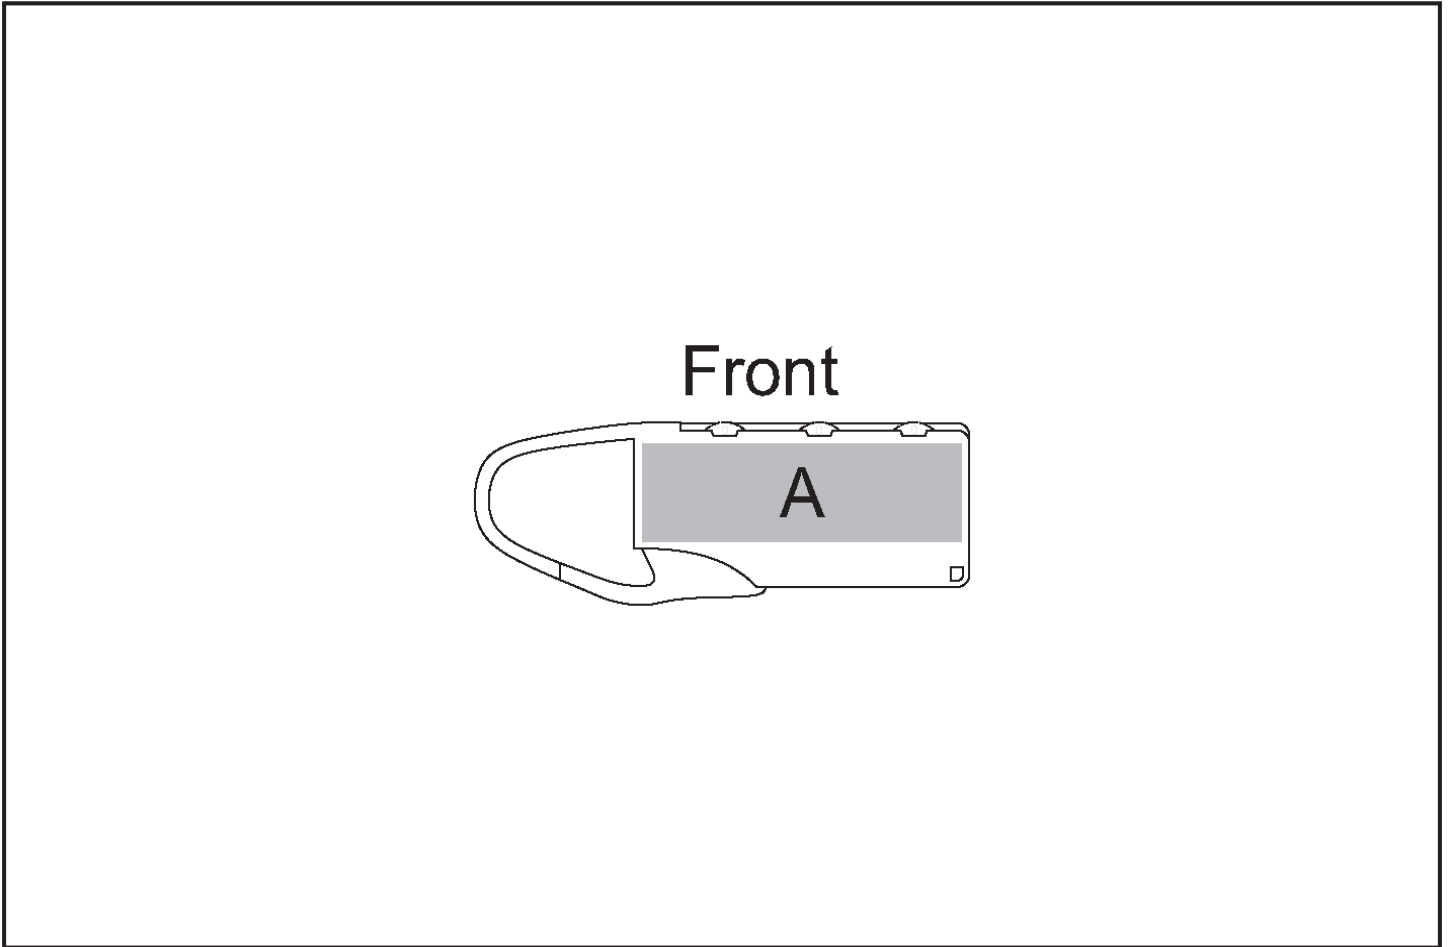

GIFT-17430

Delphic Travel Lock

Need to know:

Includes 1-Position Laser Engraving (setup fee applies)

- NB: Inclusive Branding is NOT applicable to Items marked as Reduced to Clear.

- Laser Colour: White

Branding Options:

Position	Branding Method (Branding Code)	No. of Colours	Dimension
A	Pad Printing (PA)	2 Colours	40mm wide x 12mm high
A	Laser Engraving (LB)	N/A	40mm wide x 12mm high