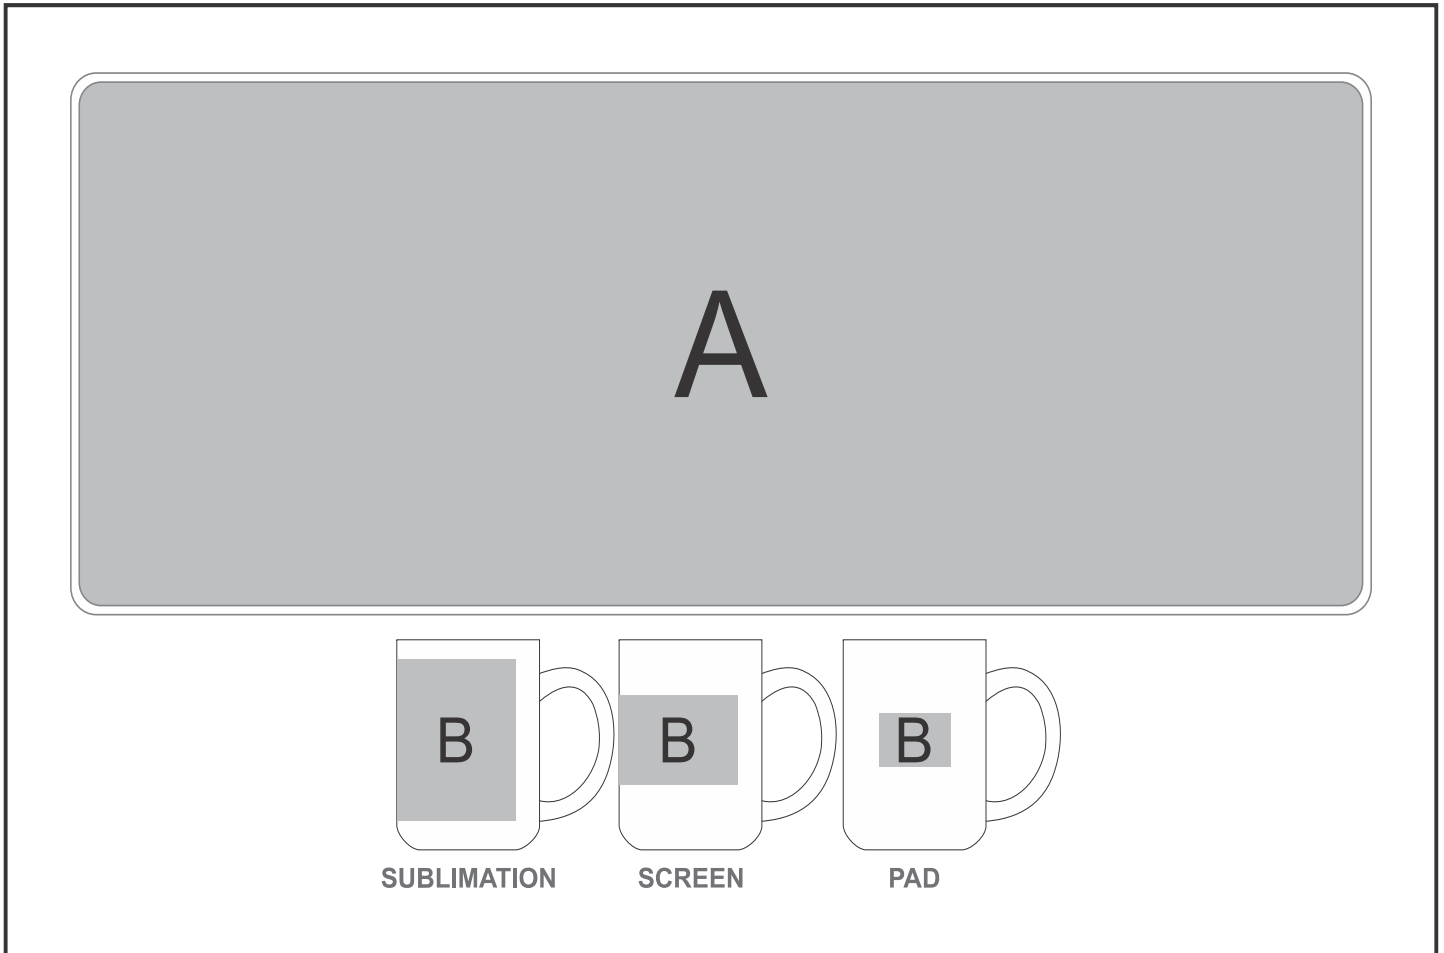

GF-AL-1244-B

Altitude Alvin Gift Set

Need to know:

- Includes 1-Position Sublimation on Mousepad & Mug(setup fee applies)
- No Solid or Full Coverage Prints.
- **ARTWORK with BLEED:** 790mm x 320mm
- **ARTWORK with NO BACKGROUND:** 730mm x 260mm
- Please expect possible inconsistencies where artwork has a border or space around the edge.

Branding Options:

Position	Branding Method (Branding Code)	No. of Colours	Dimension
A	Sublimation (SUB-C)	Full Colour	760mm wide x 290mm high
A	Screen Print (SC)	1 Colour	290mm wide x 240mm high
B	Sublimation (SUB-B)	Full Colour	200mm wide x 90mm high
B	Screen Wrap (SW)	1 Colour	100mm wide x 50mm high
B	Pad Printing (PC)	1 Colour	40mm wide x 30mm high