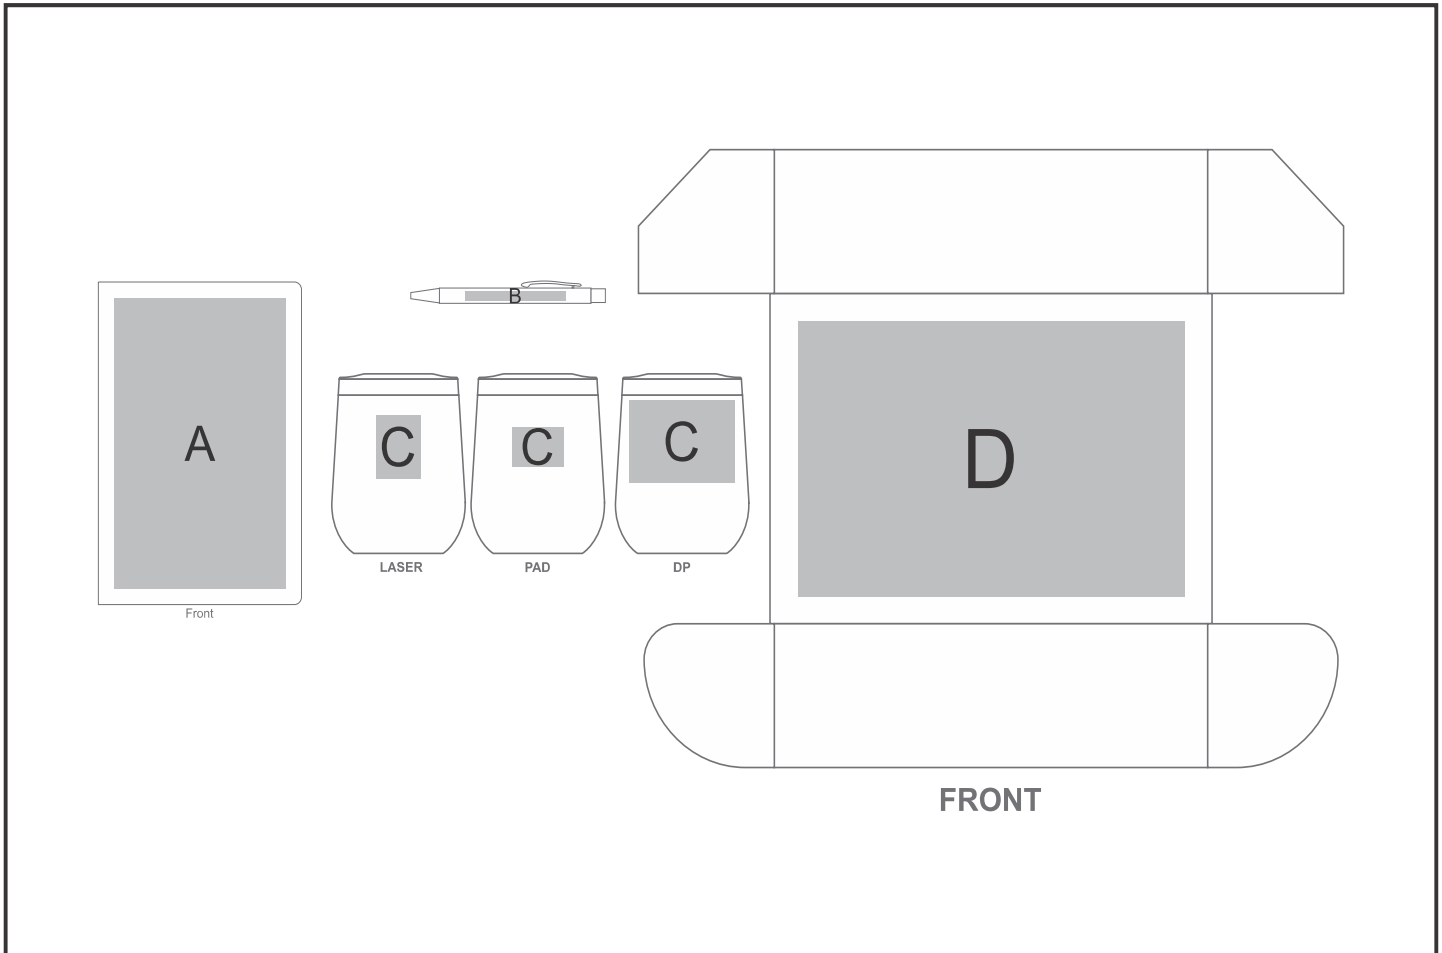

# GF-AL-1300-B

Altitude Pabary Kraft Gift Set

## Need to know:

- Includes 1-Colour 1-Position Screen print on Notebook & Box AND 1-Position Laser Engraving on Pen AND 1-Position Laser Engraving or 1-Colour 1-Position Pad Print on Mug (setup fee applies)

## Branding Options:

| Position | Branding Method (Branding Code) | No. of Colours | Dimension               |
|----------|---------------------------------|----------------|-------------------------|
| A        | Screen Print (SB)               | 1 Colour       | 100mm wide x 190mm high |
| A        | Debossing (BOS-1)               | N/A            | 120mm wide x 190mm high |
| A        | Digital Direct Transfer (DDT-D) | Full Colour    | 105mm wide x 74mm high  |
| A        | Digital Direct Transfer (DDT-A) | Full Colour    | 105mm wide x 148mm high |

|   |                                      |             |                         |
|---|--------------------------------------|-------------|-------------------------|
| A | Digital Direct Transfer (DDT-B)      | Full Colour | 110mm wide x 190mm high |
| B | Laser Engraving (LA)                 | N/A         | 70mm wide x 6mm high    |
| C | Laser Engraving (LB)                 | N/A         | 30mm wide x 40mm high   |
| C | Pad Printing (PC)                    | 4 Colours   | 35mm wide x 25mm high   |
| C | Digital Print Drinkware (DP-C)       | Full Colour | 70mm wide x 50mm high   |
| D | Screen Print (SA)                    | 1 Colour    | 200mm wide x 140mm high |
| D | Digital Custom Packaging (DCP-CHG-6) | Full Colour | 270mm wide x 180mm high |