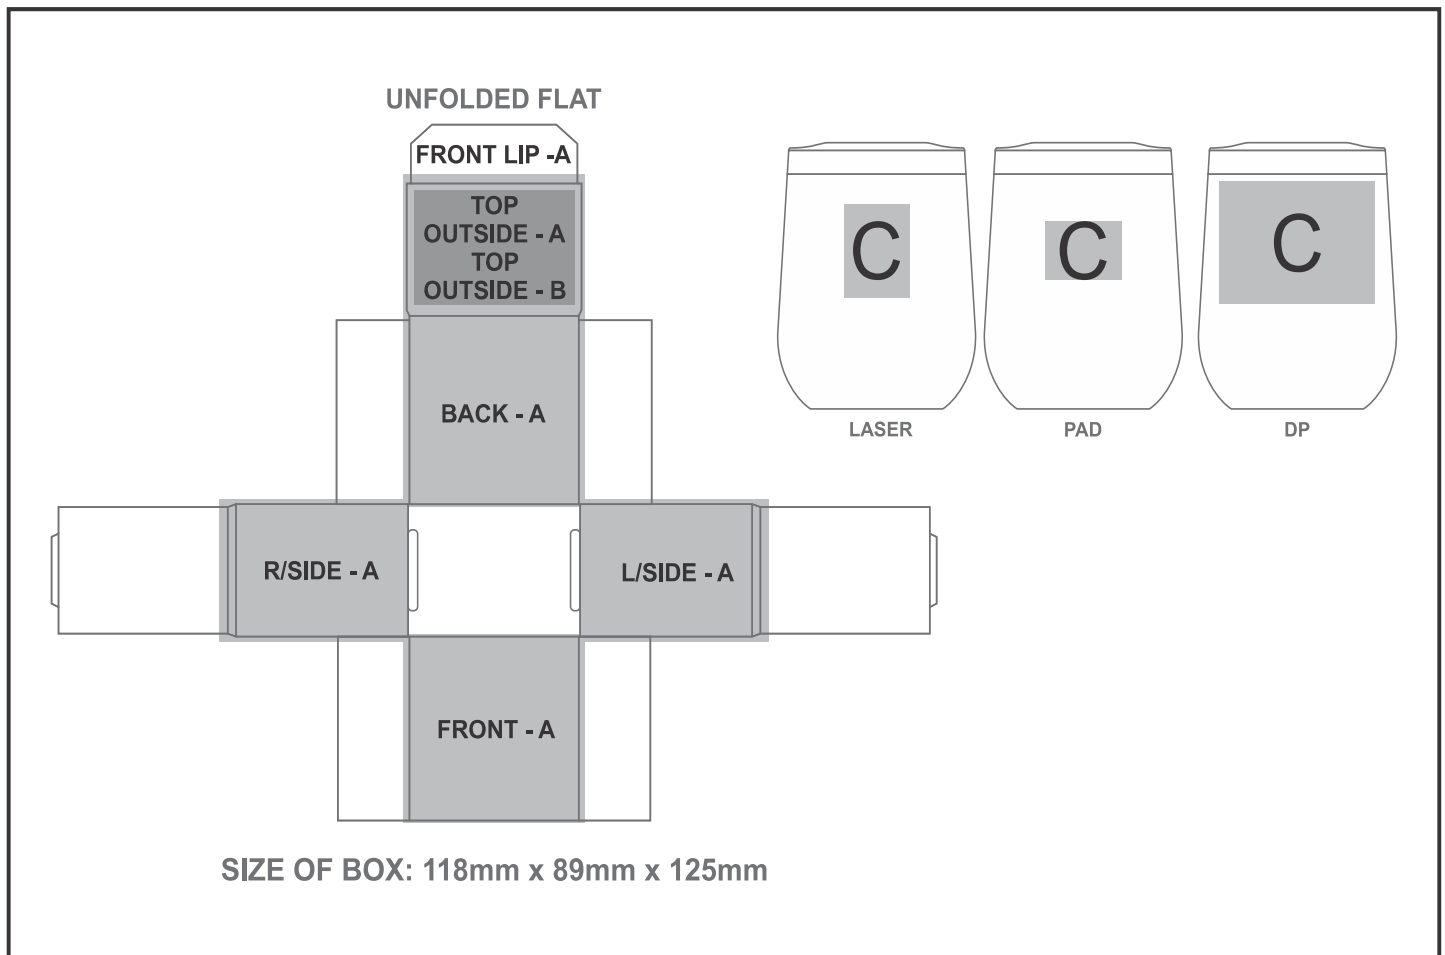

GF-SD-840-B

Sheridan Cup in Bianca Custom Gift Box

Need to know:

- Includes 1-Position Direct Print on Box AND Includes 1-Position Laser Engraving OR 1-Colour, 1-Position Pad Print on Mugs (setup fee applies).

- **Please Note:** Due to the nature of the printing process, any white in a logo cannot be branded and we cannot guarantee an exact colour match as the box has a matt finish. The nature and inconsistency of the pre-cut boards may create a 1-3mm of unbranded space on the front lip and imperfections maybe be found within the print. Large solid coverage prints are not recommended, if large solid coverage is required, it is recommended on kraft boxes as imperfections are less noticeable

- **Laser Colour:** Gold for S Mugs | Silver for BL & SW Mugs

Branding Options:

Position	Branding Method (Branding Code)	No. of Colours	Dimension
A	Digital Custom Packaging (DCP-CHG-1)	Full Colour	400mm wide x 440mm high
B	Digital Custom Packaging (DCP-CHG-1)	Full Colour	119mm wide x 78mm high
C	Laser Engraving (LB)	N/A	30mm wide x 40mm high
C	Pad Printing (PC)	4 Colours	35mm wide x 25mm high

C	Digital Print Drinkware (DP-C)	Full Colour	70mm wide x 45mm high
---	--------------------------------	-------------	-----------------------