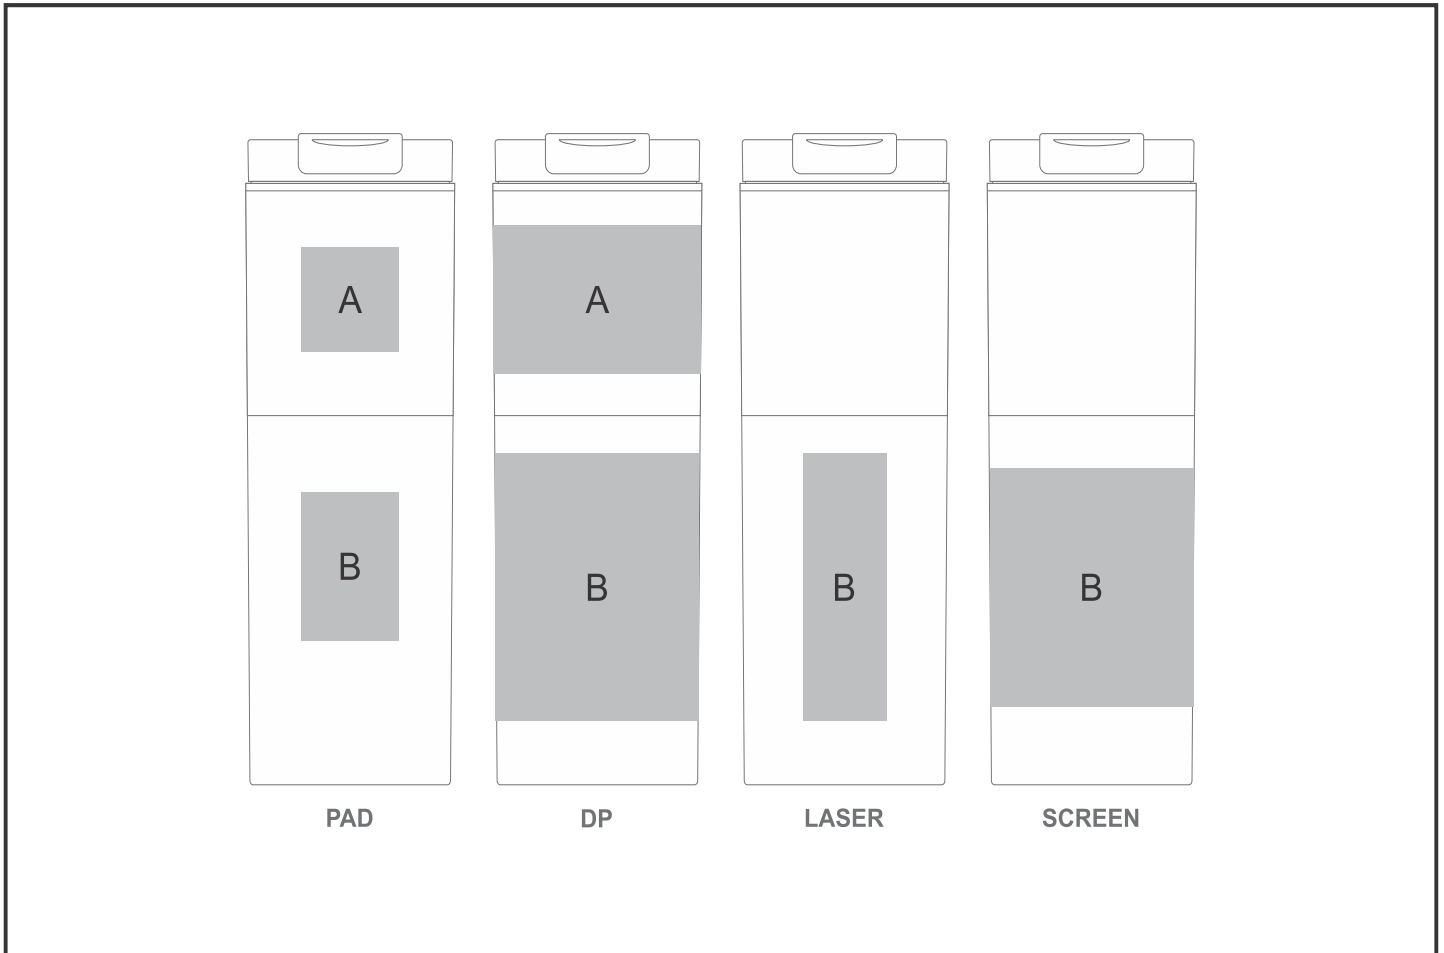

GH-YT-28-B

Yatta Marvelous Mix Hamper

Need to know:

- Includes 1-Colour, 1-Position Screen Wrap (setup fees apply)
- Please Note: The Lid will not line up with the Print.
- Laser colour: Gold

Branding Options:

Position	Branding Method (Branding Code)	No. of Colours	Dimension
A	Pad Printing (PC)	4 Colours	35mm wide x 35mm high
A	Digital Print Drinkware (DP-C)	Full Colour	100mm wide x 50mm high
A	Digital Print Drinkware (DP-D)	Full Colour	220mm wide x 50mm high
A	Digital Print Drinkware (DP-E)	Full Colour	230mm wide x 60mm high

B	Pad Printing (PC)	4 Colours	35mm wide x 50mm high
B	Digital Print Drinkware (DP-C)	Full Colour	100mm wide x 80mm high
B	Digital Print Drinkware (DP-D)	Full Colour	220mm wide x 90mm high
B	Digital Print Drinkware (DP-E)	Full Colour	230mm wide x 110mm high

B	Screen Wrap (SW)	1 Colour	200mm wide x 80mm high
B	Laser Engraving (LB)	N/A	30mm wide x 90mm high