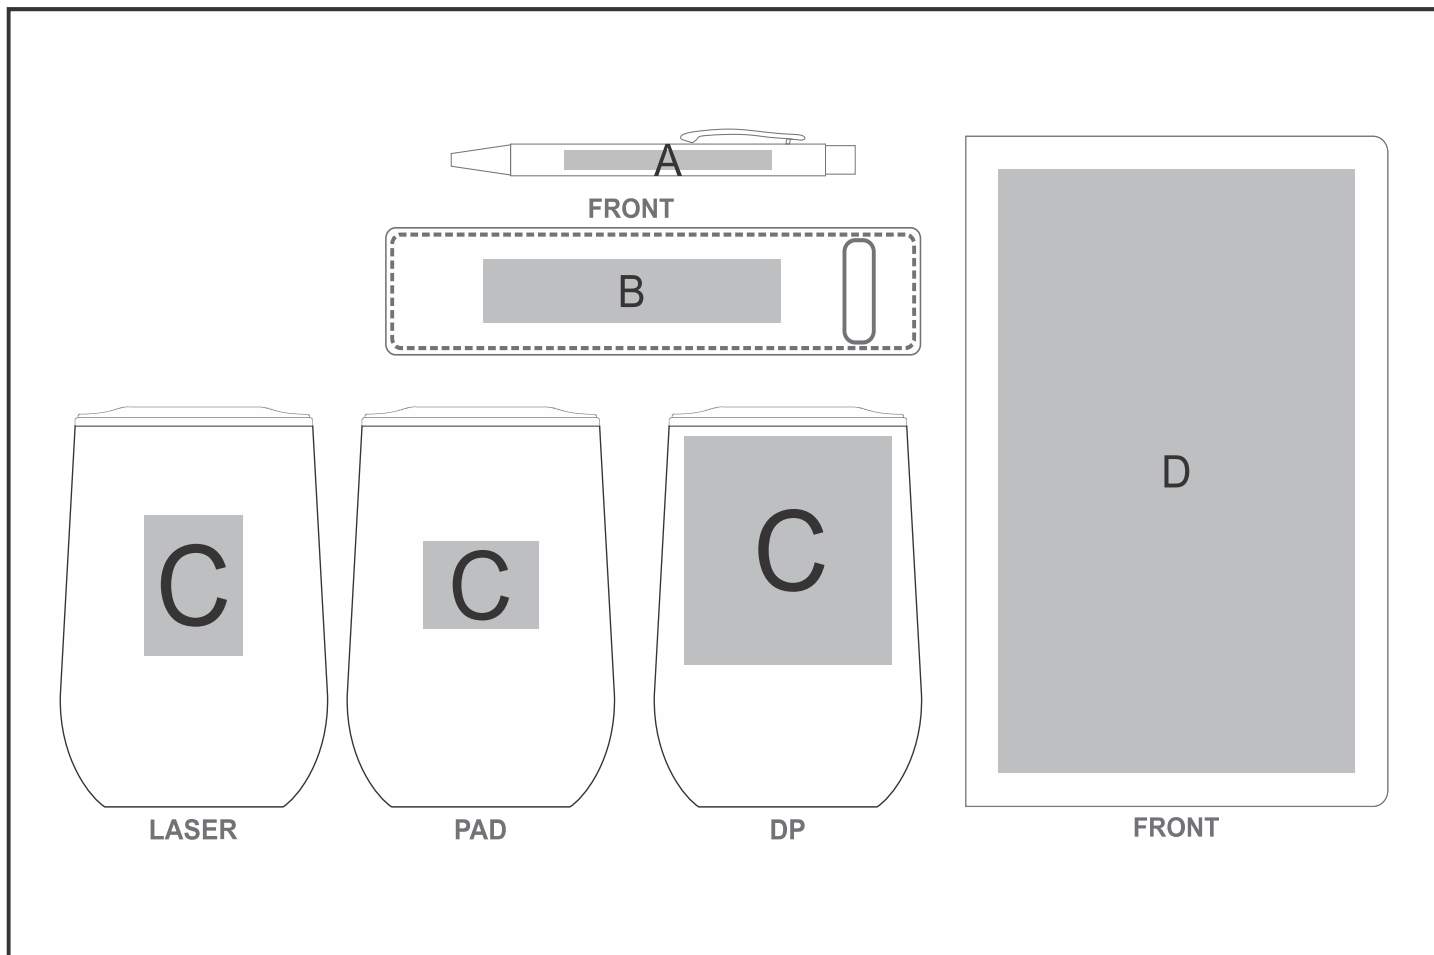

# GH-YT-4-B

Yatta Bliss Box Hamper

## Need to know:

- Includes 1-Position Laser Engraving on Pen AND 1-Colour, 1-Position Screen Print on Pouch & Notebook AND 1-Position Laser Engraving OR 1-Colour, 1-Position Pad Print on Tumbler (setup fee applies)

## Branding Options:

Position	Branding Method (Branding Code)	No. of Colours	Dimension
A	Laser Engraving (LA)	N/A	70mm wide x 6mm high
B	Screen Print (SA)	1 Colour	100mm wide x 20mm high
C	Laser Engraving (LB)	N/A	30mm wide x 40mm high
C	Pad Printing (PC)	4 Colours	35mm wide x 25mm high
C	Digital Print Drinkware (DP-C)	Full Colour	70mm wide x 50mm high
D	Screen Print (SB)	1 Colour	100mm wide x 190mm high

D	Debossing (BOS-1)	N/A	120mm wide x 190mm high
D	Digital Direct Transfer (DDT-D)	Full Colour	105mm wide x 74mm high
D	Digital Direct Transfer (DDT-A)	Full Colour	105mm wide x 148mm high
D	Digital Direct Transfer (DDT-B)	Full Colour	110mm wide x 190mm high