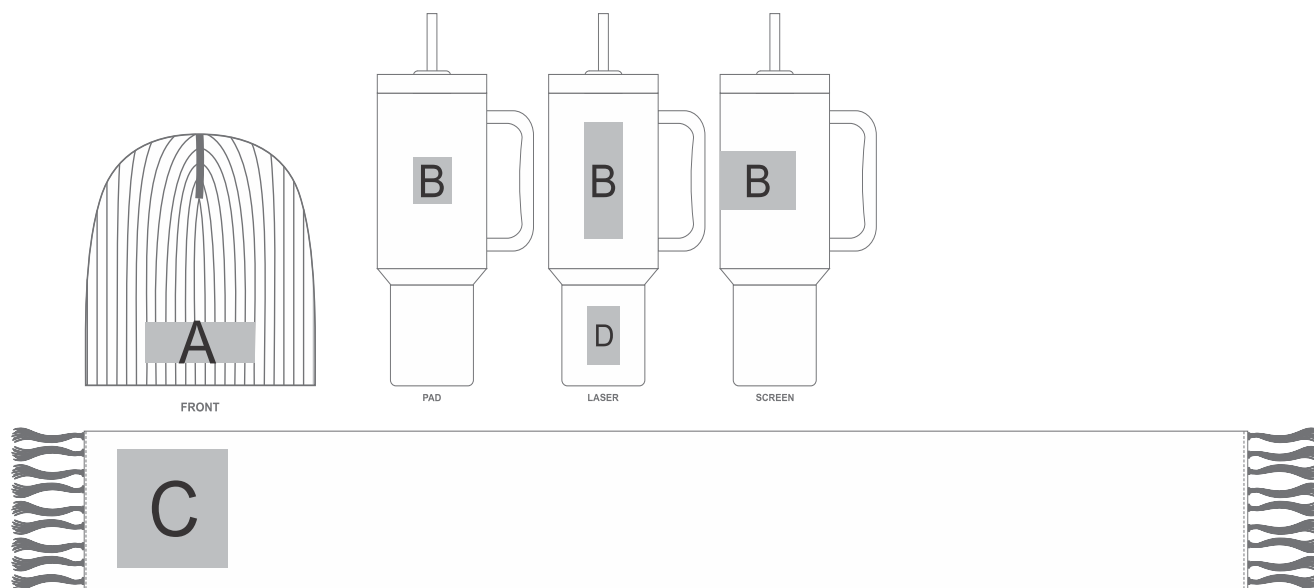

GH-YT-87-B

Yatta Frosted Faves Hamper

Image is enlarged for visibility

Need to know:

Includes 1-Colour 1-Position Screen Wrap OR 1-Colour 1-Position Pad Print on Mug (setup fees apply)

- Please note: On all thick materials like fleece & blankets, logos with fine detail or text, a block will be added in tonal thread to avoid artwork from sinking into the fabric.

- Due to the limitations in screen wrap we cannot brand 2 side branding opposite each other

- **Laser Colour:** POS B & D - Silver

Branding Options:

| Position | Branding Method (Branding Code) | No. of Colours | Dimension |
|-----------------|--|-----------------------|-------------------------|
| A | Embroidery (EM-BEANIES) | N/A | 100mm wide x 35mm high |
| B | Pad Printing (PB) | 4 Colours | 35mm wide x 50mm high |
| B | Screen Wrap (SW) | 1 Colour | 155mm wide x 50mm high |
| B | Laser Engraving (LB) | N/A | 35mm wide x 100mm high |
| C | Embroidery (EM-OTHER) | N/A | 150mm wide x 150mm high |
| D | Laser Engraving (LB) | N/A | 30mm wide x 50mm high |