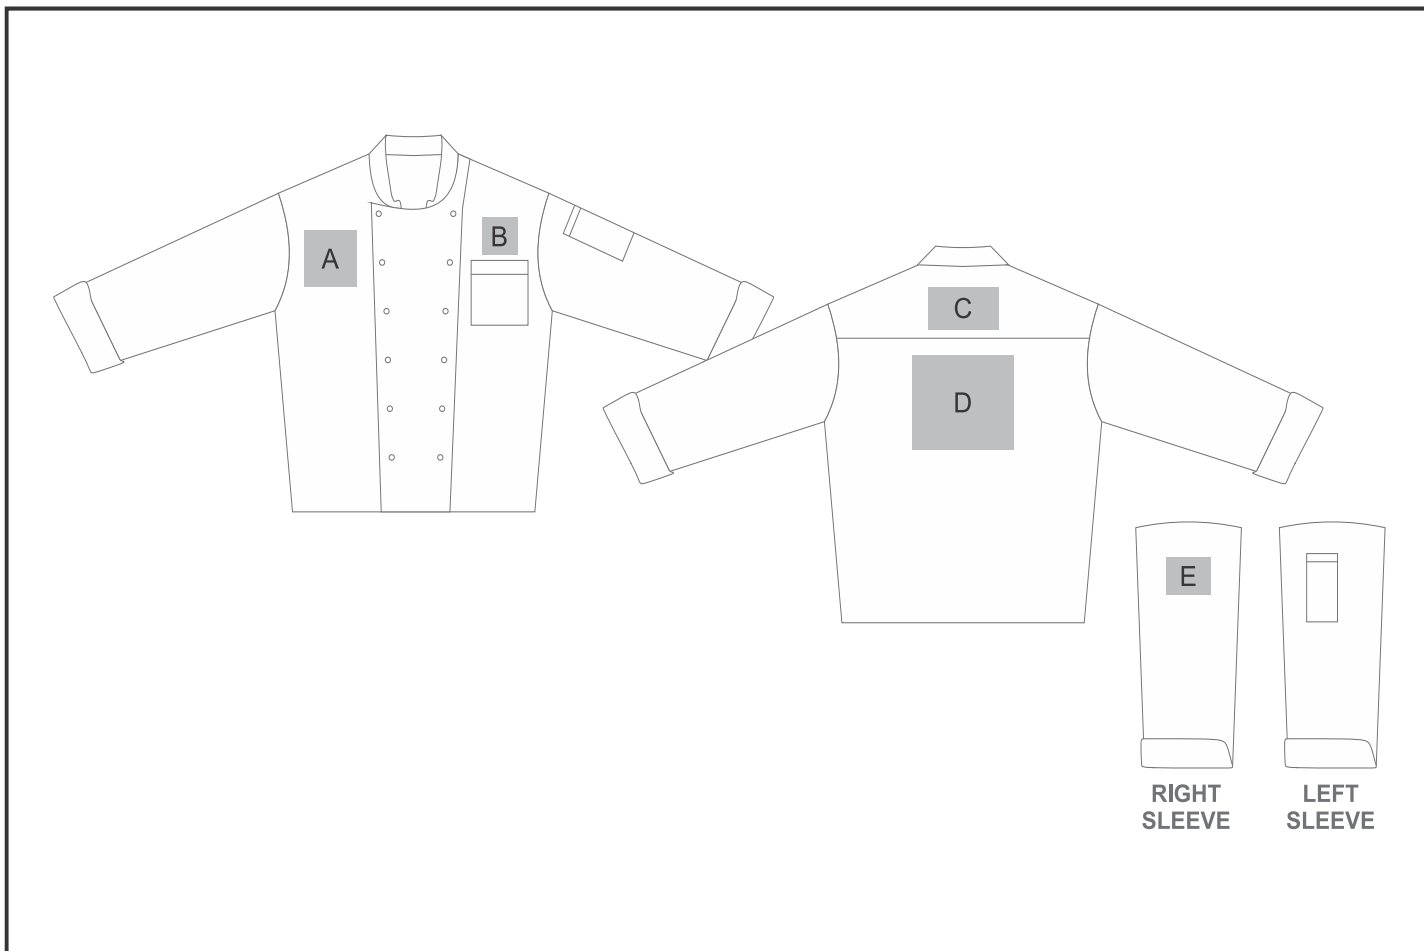

ALT-TLN

Unisex Long Sleeve Toulon Chef Jacket

Need to know:

Includes 1-Colour, 1-Position Screen Print (setup fee applies)

Branding Options:

Position	Branding Method (Branding Code)	No. of Colours	Dimension
A	Digital Transfer Clothing A6 (DTC-A6)	Full Colour	120mm wide x 120mm high
A	Screen Print (SA)	1 Colour	80mm wide x 80mm high
A	Silicone (STP-A)	N/A	30mm wide x 30mm high
A	Silicone (STP-B)	N/A	50mm wide x 50mm high
A	Silicone (STP-C)	N/A	80mm wide x 80mm high

B	Digital Transfer Clothing A6 (DTC-A6)	Full Colour	80mm wide x 80mm high
B	Silicone (STP-A)	N/A	30mm wide x 30mm high
B	Silicone (STP-B)	N/A	50mm wide x 50mm high
B	Silicone (STP-C)	N/A	80mm wide x 80mm high

C	Digital Transfer Clothing A6 (DTC-A6)	Full Colour	160mm wide x 90mm high
C	Screen Print (SA)	1 Colour	70mm wide x 80mm high
C	Embroidery (EMB-A)	N/A	60mm wide x 200mm high
C	Silicone (STP-A)	N/A	30mm wide x 30mm high
C	Silicone (STP-B)	N/A	50mm wide x 50mm high
C	Silicone (STP-C)	N/A	80mm wide x 80mm high
C	Silicone (STP-D)	N/A	120mm wide x 40mm high

D	Digital Transfer Clothing A6 (DTC-A6)	Full Colour	148mm wide x 105mm high
D	Digital Transfer Clothing A5 (DTC-A5)	Full Colour	200mm wide x 148mm high
D	Digital Transfer Clothing A4 (DTC-A4)	Full Colour	200mm wide x 200mm high
D	Screen Print (SA)	1 Colour	230mm wide x 150mm high
D	Embroidery (EMB-A)	N/A	100mm wide x 100mm high
D	Silicone (STP-A)	N/A	30mm wide x 30mm high
D	Silicone (STP-B)	N/A	50mm wide x 50mm high
D	Silicone (STP-C)	N/A	80mm wide x 80mm high
D	Silicone (STP-D)	N/A	120mm wide x 40mm high