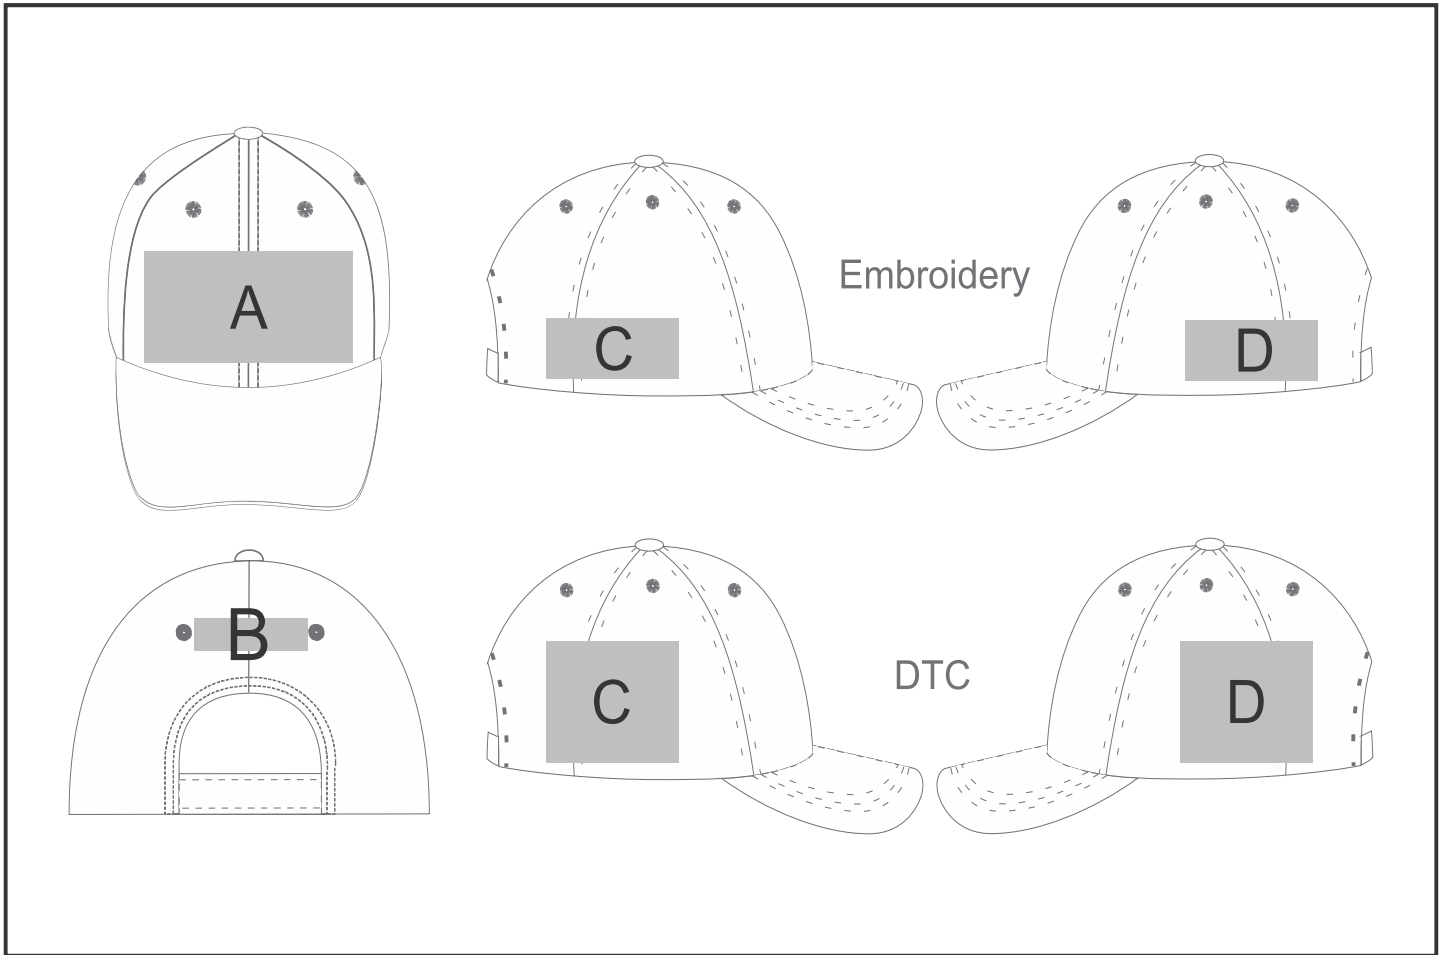

ALT-J6P

Jozi 6 Panel Cap

Need to know:

Branding Options:

Position	Branding Method (Branding Code)	No. of Colours	Dimension
A	Digital Transfer Caps (DTC-CAP)	Full Colour	110mm wide x 55mm high
A	Embroidery (EM-CAPFRONT)		110mm wide x 55mm high
A	Silicone (STP-A)	N/A	30mm wide x 30mm high
A	Silicone (STP-B)	N/A	50mm wide x 50mm high
A	Silicone (STP-C)	N/A	80mm wide x 50mm high
A	Silicone (STP-D)	N/A	110mm wide x 40mm high

B	Digital Transfer Caps (DTC-CAP)	Full Colour	50mm wide x 20mm high
B	Embroidery (EM-CAPBACK)	N/A	80mm wide x 20mm high
B	Silicone (STP-A)	N/A	30mm wide x 20mm high
B	Silicone (STP-B)	N/A	50mm wide x 20mm high