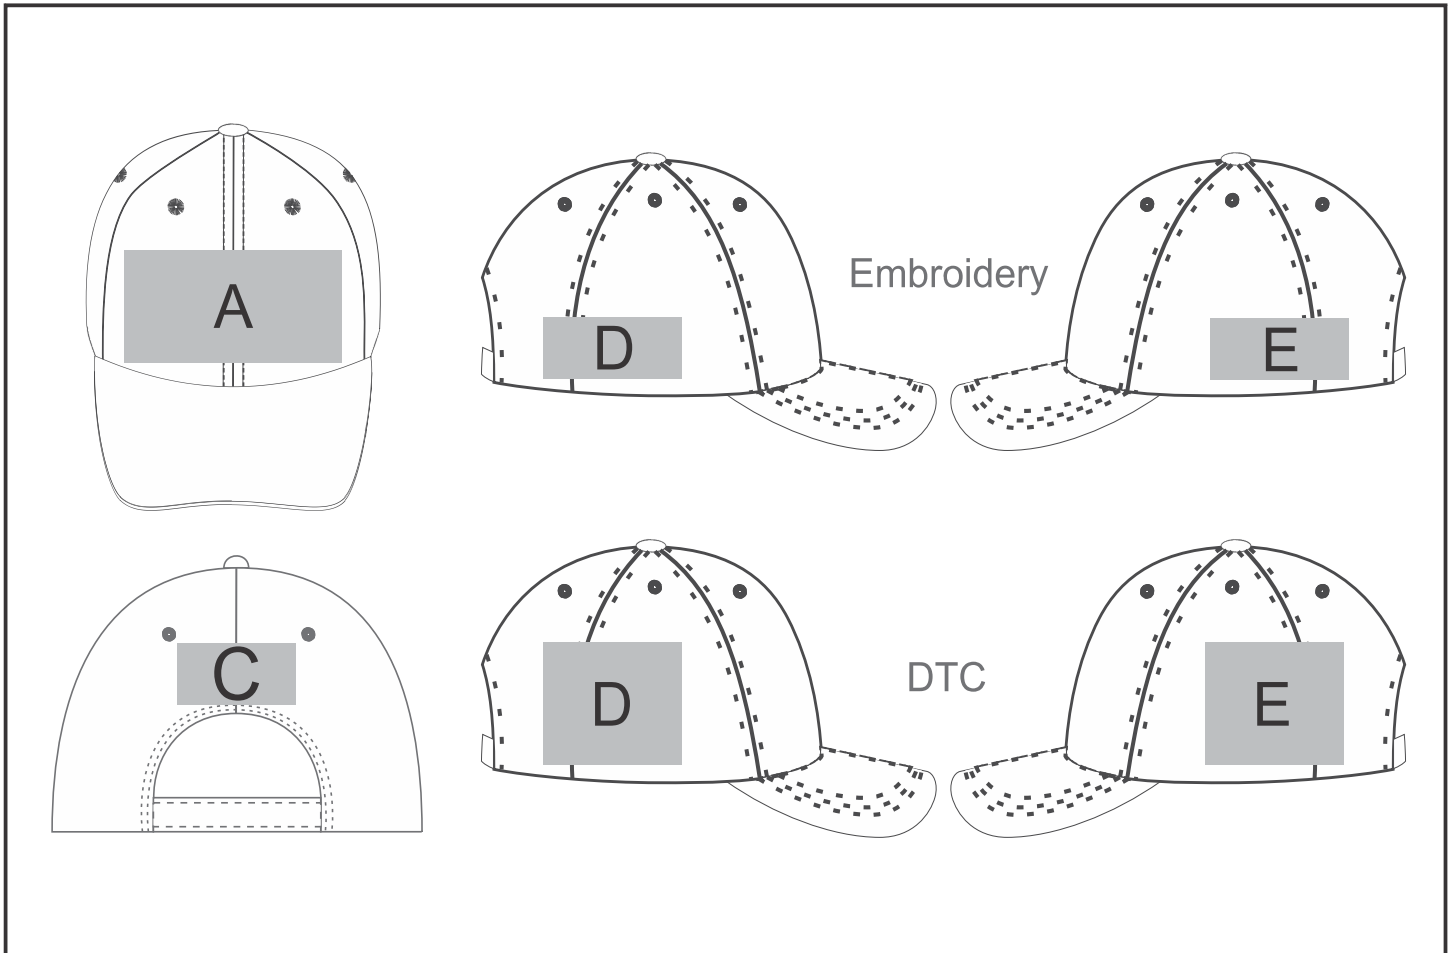

ALT-PBP

Pro Basic 6 Panel Cap

Need to know:

Branding Options:

Position	Branding Method (Branding Code)	No. of Colours	Dimension
A	Embroidery (EM-CAPFRONT)	N/A	110mm wide x 55mm high
A	Digital Transfer Caps (DTC-CAP)	Full Colour	110mm wide x 55mm high
A	Silicone (STP-A)	N/A	30mm wide x 30mm high
A	Silicone (STP-B)	N/A	50mm wide x 50mm high
A	Silicone (STP-C)	N/A	80mm wide x 55mm high
A	Silicone (STP-D)	N/A	110mm wide x 55mm high

C	Embroidery (EM-CAPBACK)	N/A	80mm wide x 20mm high
C	Digital Transfer Caps (DTC-CAP)	Full Colour	50mm wide x 20mm high
C	Silicone (STP-A)	N/A	30mm wide x 20mm high
C	Silicone (STP-B)	N/A	50mm wide x 20mm high