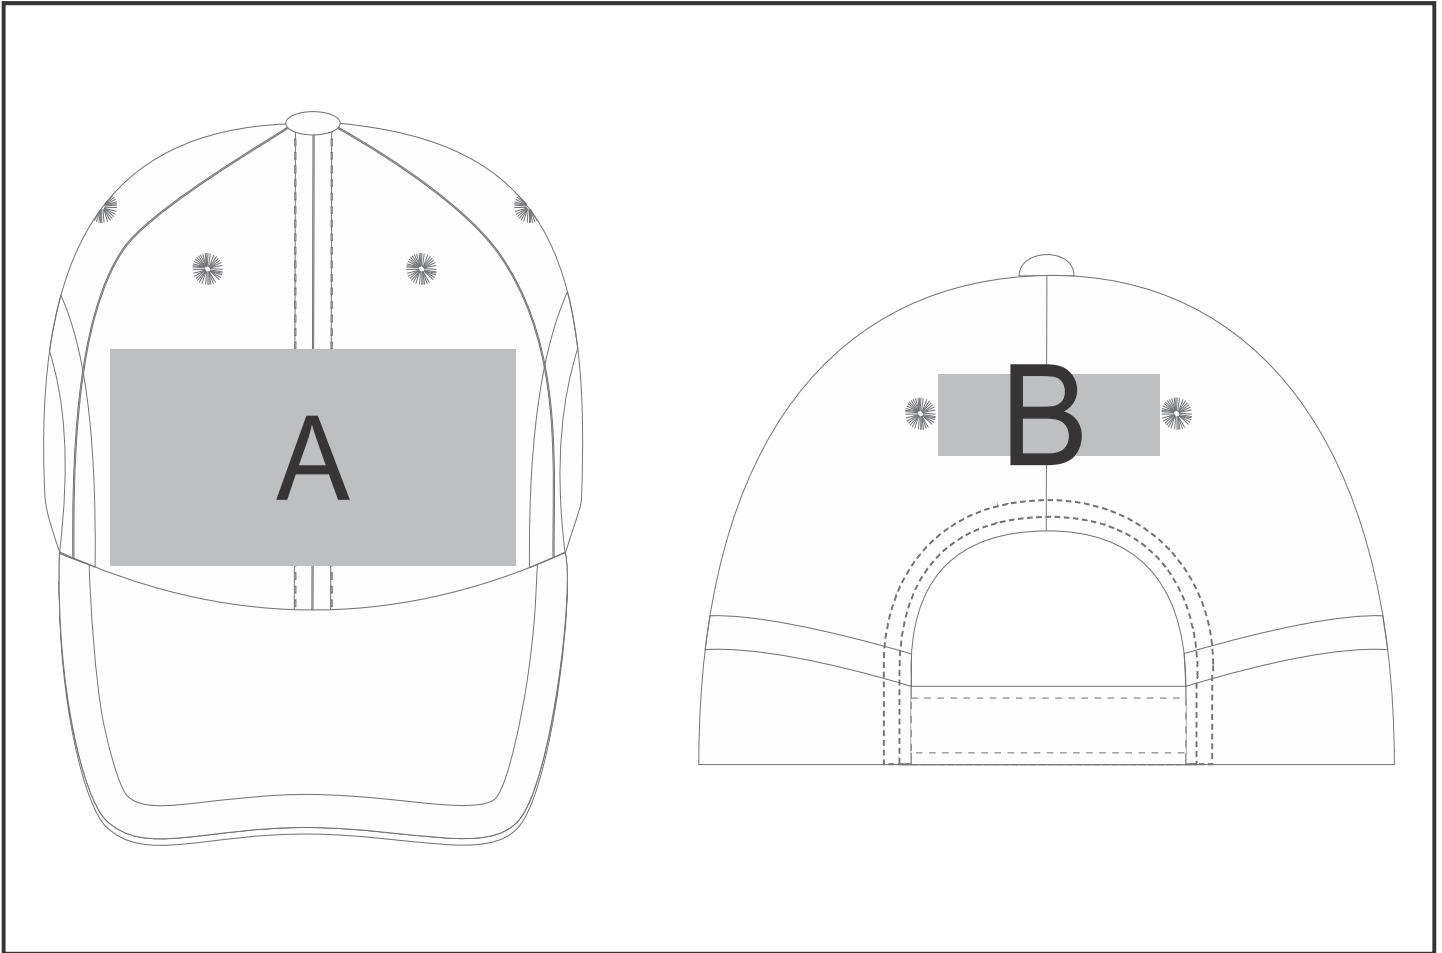

ALT-PCT

Championship 6 Panel Cap

Need to know:

Branding Options:

Position	Branding Method (Branding Code)	No. of Colours	Dimension
A	Digital Transfer Caps (DTC-CAP)	Full Colour	110mm wide x 55mm high
A	Embroidery (EM-CAPFRONT)	N/A	110mm wide x 55mm high
A	Silicone (STP-A)	N/A	30mm wide x 30mm high
A	Silicone (STP-B)	N/A	50mm wide x 50mm high
A	Silicone (STP-C)	N/A	80mm wide x 55mm high
A	Silicone (STP-D)	N/A	110mm wide x 55mm high

B	Digital Transfer Caps (DTC-CAP)	Full Colour	50mm wide x 20mm high
B	Embroidery (EM-CAPBACK)	N/A	80mm wide x 20mm high
B	Silicone (STP-A)	N/A	30mm wide x 20mm high
B	Silicone (STP-B)	N/A	50mm wide x 20mm high