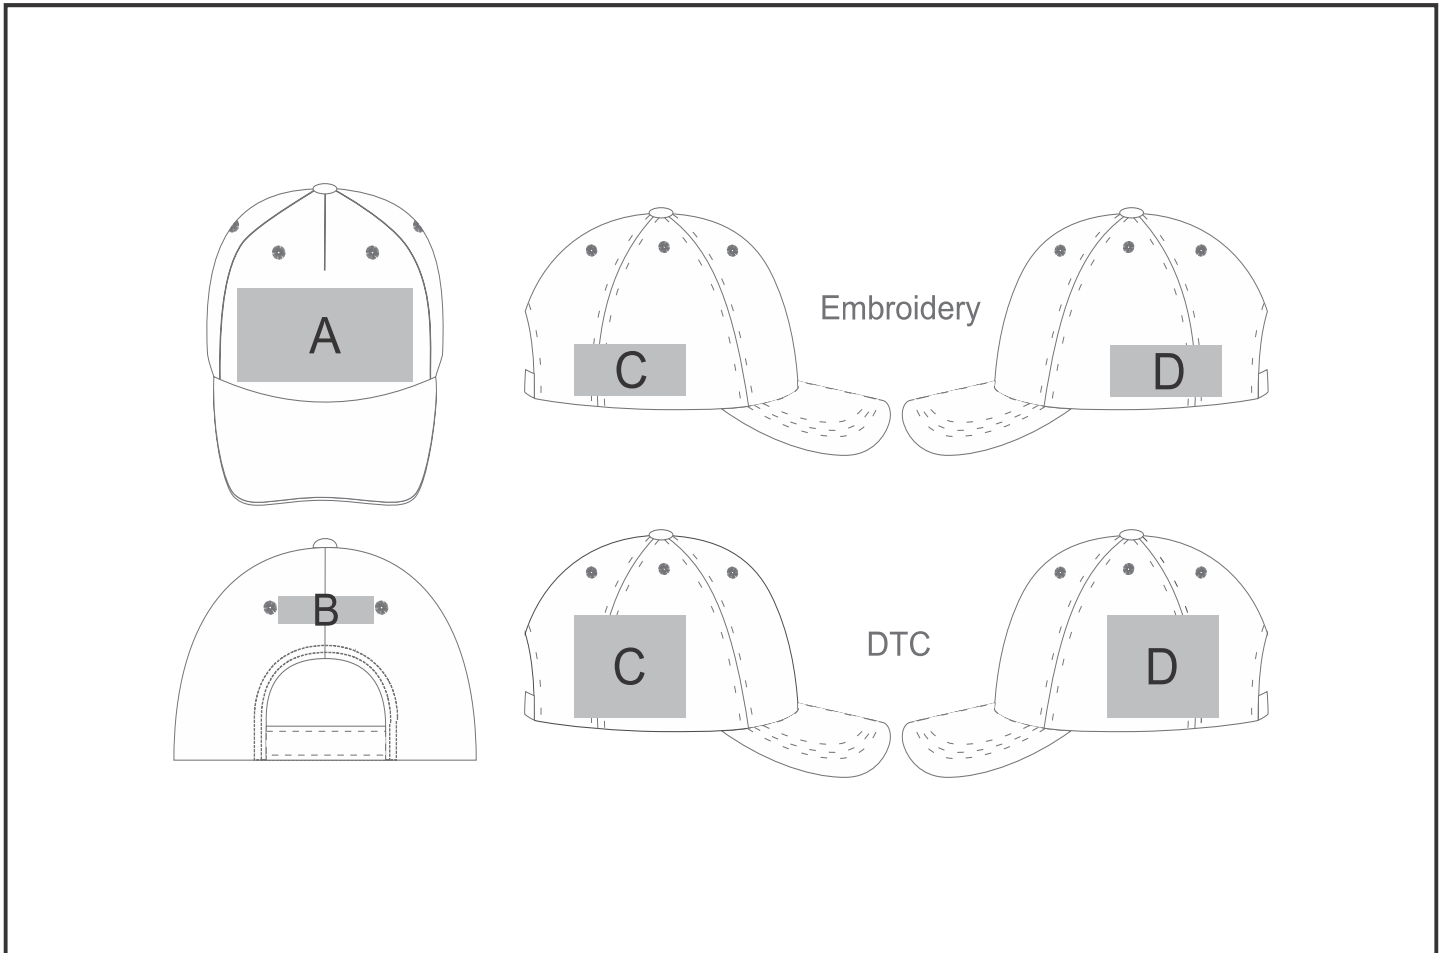

## Brooklyn 5 Panel Cap

### Branding Options:

Position	Branding Method (Branding Code)	No. of Colours	Dimension
A	Digital Transfer Caps (DTC-CAP)	Full Colour	110mm wide x 55mm high
A	Embroidery (EM-CAPFRONT)	N/A	110mm wide x 55mm high
A	Screen Print (SB)	1 Colour	90mm wide x 35mm high
A	Silicone (STP-A)	N/A	30mm wide x 30mm high
A	Silicone (STP-B)	N/A	50mm wide x 50mm high
A	Silicone (STP-C)	N/A	80mm wide x 50mm high
A	Silicone (STP-D)	N/A	110mm wide x 50mm high

B	Digital Transfer Caps (DTC-CAP)	Full Colour	50mm wide x 20mm high
B	Embroidery (EM-CAPBACK)	N/A	80mm wide x 20mm high
B	Silicone (STP-A)	N/A	30mm wide x 20mm high

B	Silicone (STP-B)	N/A	50mm wide x 20mm high
---	------------------	-----	-----------------------

C	Digital Transfer Caps (DTC-CAP)	Full Colour	70mm wide x 60mm high
C	Embroidery (EM-CAPSIDE)	N/A	70mm wide x 30mm high
C	Silicone (STP-A)	N/A	30mm wide x 30mm high
C	Silicone (STP-B)	N/A	50mm wide x 50mm high
C	Silicone (STP-C)	N/A	70mm wide x 60mm high