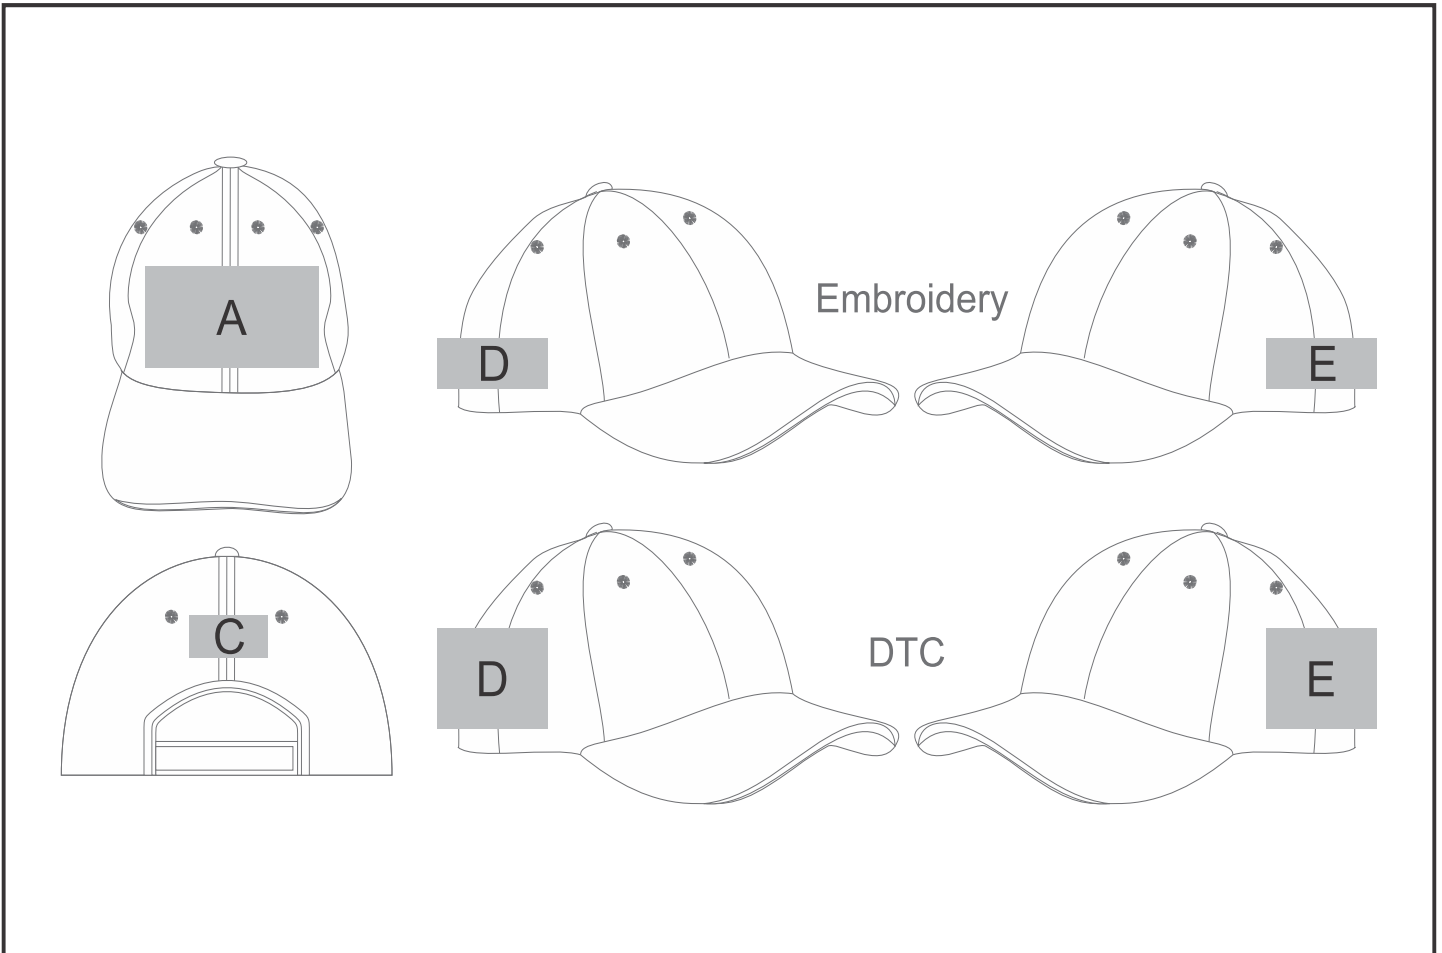

CAP-801

Detroit 6 Panel Cap

Need to know:

Branding Options:

Position	Branding Method (Branding Code)	No. of Colours	Dimension
A	Digital Transfer Caps (DTC-CAP)	Full Colour	110mm wide x 50mm high
A	Embroidery (EM-CAPFRONT)	N/A	110mm wide x 55mm high
A	Silicone (STP-A)	N/A	30mm wide x 30mm high
A	Silicone (STP-B)	N/A	50mm wide x 50mm high
A	Silicone (STP-C)	N/A	80mm wide x 50mm high
A	Silicone (STP-D)	N/A	110mm wide x 40mm high

B	Digital Transfer Caps (DTC-CAP)	Full Colour	50mm wide x 20mm high
B	Embroidery (EM-CAPBACK)	N/A	80mm wide x 20mm high
B	Silicone (STP-A)	N/A	30mm wide x 20mm high
B	Silicone (STP-B)	N/A	50mm wide x 20mm high

C	Digital Transfer Caps (DTC-CAP)	Full Colour	70mm wide x 60mm high
C	Embroidery (EM-CAPSIDE)	N/A	70mm wide x 30mm high
C	Silicone (STP-A)	N/A	30mm wide x 30mm high
C	Silicone (STP-B)	N/A	50mm wide x 50mm high
C	Silicone (STP-C)	N/A	70mm wide x 60mm high

D	Digital Transfer Caps (DTC-CAP)	Full Colour	70mm wide x 60mm high
D	Embroidery (EM-CAPSIDE)	N/A	70mm wide x 30mm high
D	Silicone (STP-A)	N/A	30mm wide x 30mm high
D	Silicone (STP-B)	N/A	50mm wide x 50mm high
D	Silicone (STP-C)	N/A	70mm wide x 60mm high