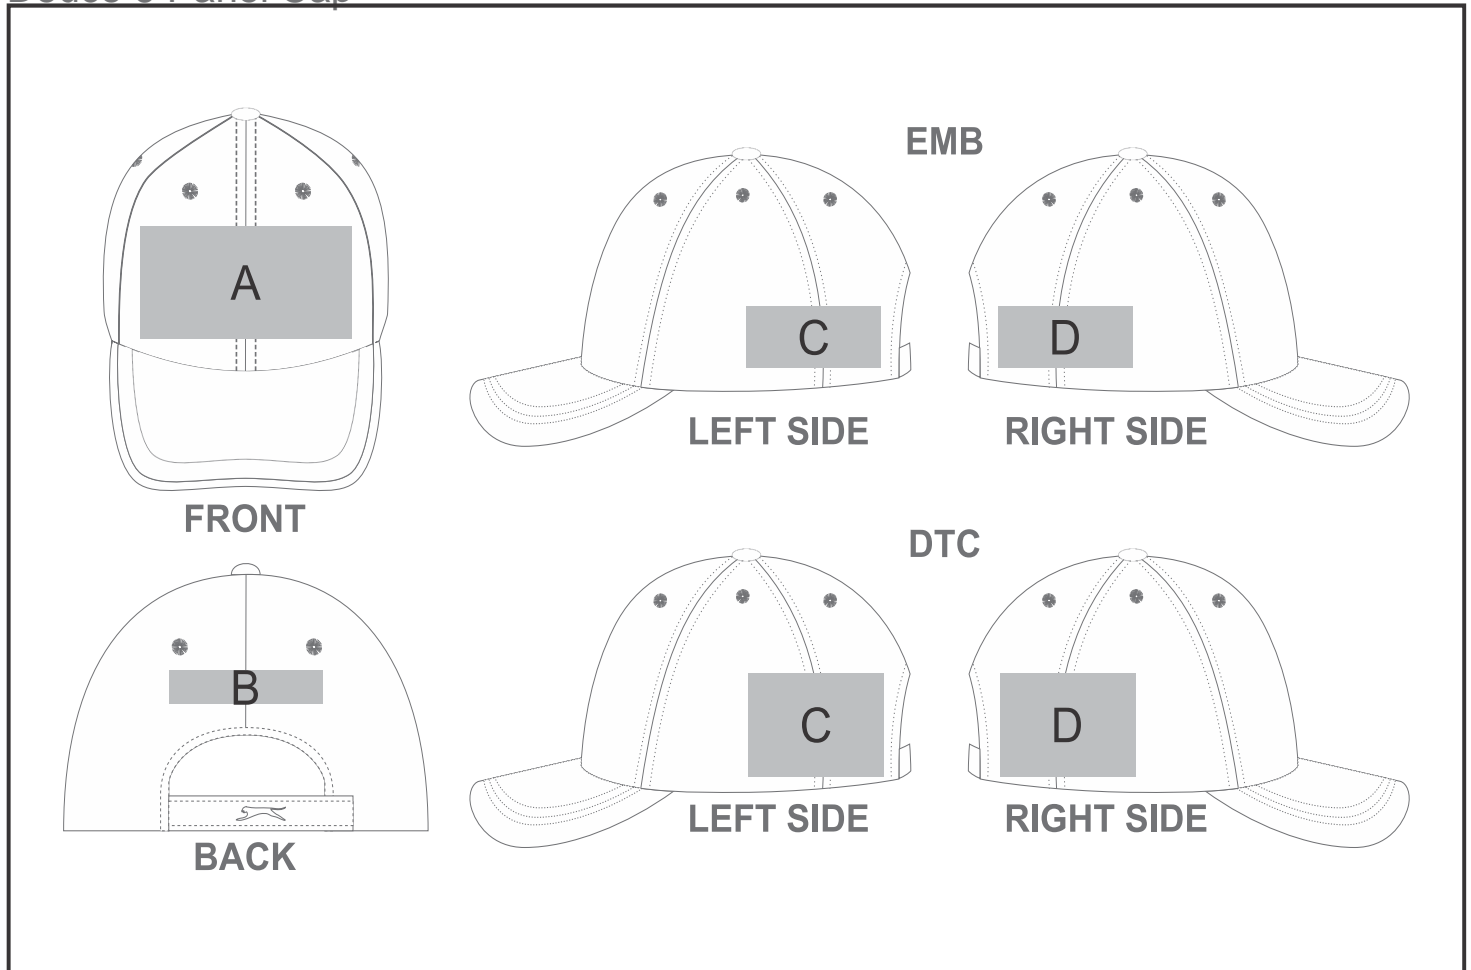

HS-SL-55-C

Deuce 6 Panel Cap

Need to know:

- EMB: Side Panel logos will be branded centered on seam.
- DTC: No Fine Detail to be branded over seam.

Branding Options:

| Position | Branding Method (Branding Code) | No. of Colours | Dimension |
|----------|---------------------------------|----------------|------------------------|
| A | Embroidery (EM-CAPFRONT) | N/A | 110mm wide x 55mm high |
| A | Digital Transfer Caps (DTC-CAP) | Full Colour | 110mm wide x 50mm high |
| A | Silicone (STP-A) | N/A | 30mm wide x 30mm high |
| A | Silicone (STP-B) | N/A | 50mm wide x 50mm high |
| A | Silicone (STP-C) | N/A | 80mm wide x 50mm high |
| A | Silicone (STP-D) | N/A | 110mm wide x 50mm high |

| | | | |
|---|---------------------------------|-------------|-----------------------|
| B | Embroidery (EM-CAPBACK) | N/A | 80mm wide x 20mm high |
| B | Digital Transfer Caps (DTC-CAP) | Full Colour | 50mm wide x 20mm high |
| B | Silicone (STP-A) | N/A | 30mm wide x 20mm high |

| | | | |
|---|------------------|-----|-----------------------|
| B | Silicone (STP-B) | N/A | 50mm wide x 20mm high |
|---|------------------|-----|-----------------------|

| | | | |
|---|---------------------------------|-------------|-----------------------|
| C | Embroidery (EM-CAPSIDE) | N/A | 70mm wide x 30mm high |
| C | Digital Transfer Caps (DTC-CAP) | Full Colour | 70mm wide x 50mm high |
| C | Silicone (STP-A) | N/A | 30mm wide x 30mm high |
| C | Silicone (STP-B) | N/A | 50mm wide x 50mm high |
| C | Silicone (STP-C) | N/A | 70mm wide x 50mm high |

| | | | |
|---|---------------------------------|-------------|-----------------------|
| D | Embroidery (EM-CAPSIDE) | N/A | 70mm wide x 30mm high |
| D | Digital Transfer Caps (DTC-CAP) | Full Colour | 70mm wide x 50mm high |
| D | Silicone (STP-A) | N/A | 30mm wide x 30mm high |
| D | Silicone (STP-B) | N/A | 50mm wide x 50mm high |
| D | Silicone (STP-C) | N/A | 70mm wide x 50mm high |