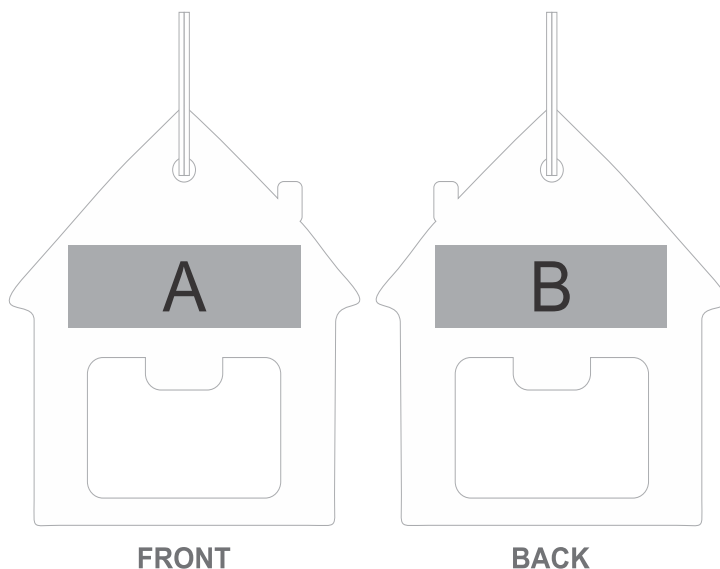

KH-AL-93-B

Altitude Homestead Bottle Opener Keyholder

Also available in

Check Logo24
guide and t's & c's

Need to know:

- Includes 1-Colour, 1-Position Pad Print OR 1-Position Laser Engraving (setup fees apply)

- **Laser Colour:** White

Branding Options:

Position	Branding Method (Branding Code)	No. of Colours	Dimension
A	Laser Engraving (LA)	N/A	30mm wide x 10mm high
A	Pad Printing (PA)	4 Colours	20mm wide x 10mm high
B	Laser Engraving (LA)	N/A	30mm wide x 10mm high
B	Pad Printing (PA)	4 Colours	20mm wide x 10mm high