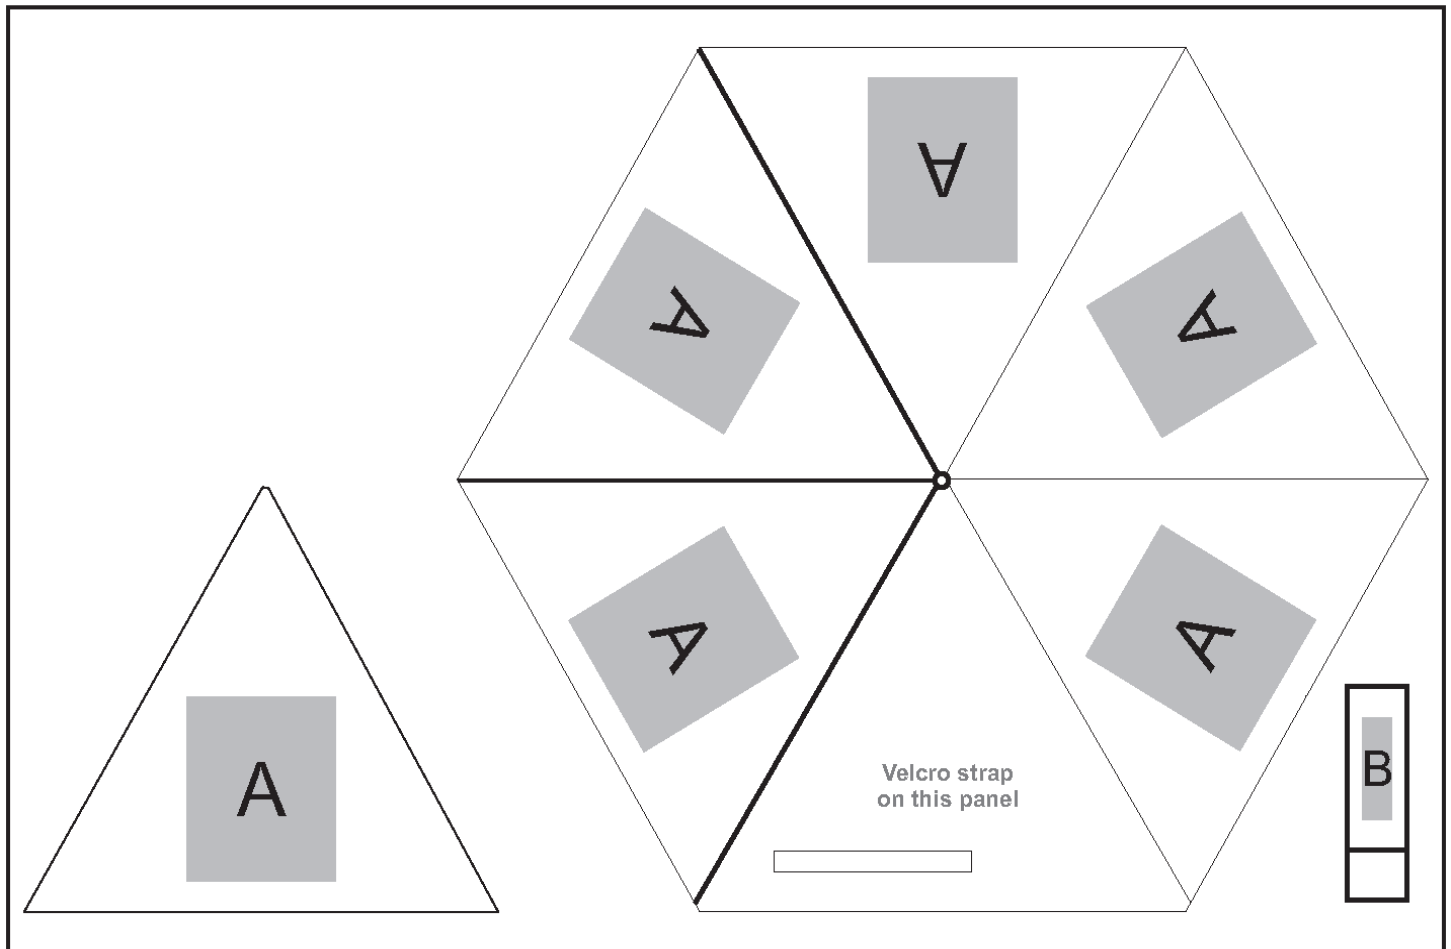

UMB-7520

Rainbow Compact Umbrella

Need to know:

- Includes 1-Colour, 1-Position Screen Print (setup fee applies)
- Branding can be done on 5 panels
- Sublimation on white ONLY
- NO Solid Blocks for screen and DDT
- One colour on Position B only, due to double layer

Branding Options:

Position	Branding Method (Branding Code)	No. of Colours	Dimension
A	Screen Print (SC)	1 Colour	147mm wide x 200mm high
A	Sublimation (SUB-A)	Full Colour	100mm wide x 100mm high
A	Digital Direct Transfer on Umbrellas (DDT-1-UMB)	Full Colour	150mm wide x 240mm high
B	Sublimation (SUB-A)	Full Colour	30mm wide x 60mm high

B

Screen Print (SB)

1 Colour

30mm wide x 100mm high